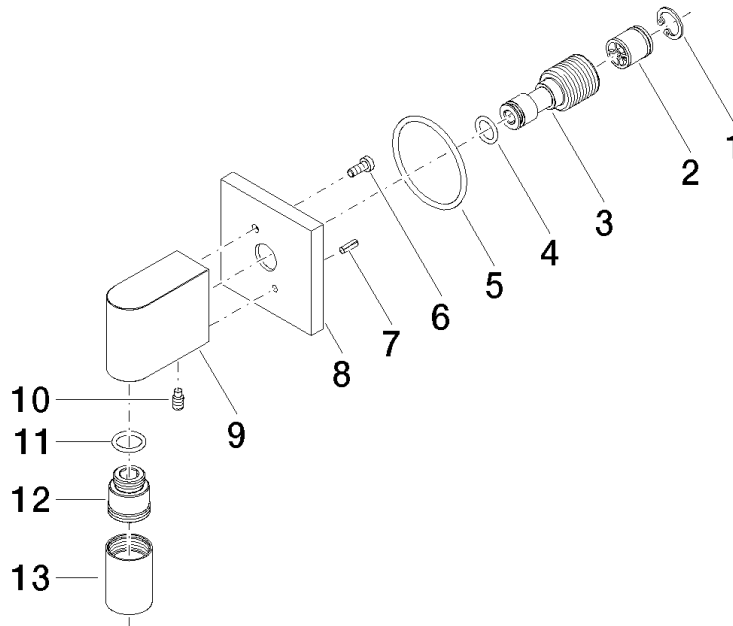

Wall elbow - Matte Black

IMO

28 450 980

- 3/8" shower outlet
- rosette 60 x 60 mm
- 1/2" connection

Intrinsic protection against back flow.

Fits: IMO, MEM, CL.1, CYO

	Matte Black	28 450 980-33
	Chrome	28 450 980-00
	Brushed Platinum	28 450 980-06
	Platinum	28 450 980-08
	Durabrand (23kt Gold)	28 450 980-09
	Dark Chrome	28 450 980-19
	Brushed Light Gold	28 450 980-27
	Brushed Durabrand (23kt Gold)	28 450 980-28
	Brushed Champagne (22kt Gold)	28 450 980-46
	Champagne (22kt Gold)	28 450 980-47
	Brushed Chrome	28 450 980-93
	Brushed Dark Platinum	28 450 980-99

Recommended miscellaneous

- Concealed wall elbow -** 35 085 970 90
- max. recess depth 163 mm
 - min. recess depth 90 mm

28 450 980

mm [inches]

Flow rate chart

Certificates

IAPMO_4976 (5). Belgaqua_22_280_2 WRAS_2310091. WRAS_1807022.
7_7.

28 450 980

Spare parts list

No.	Item Number	Name	Quantity used	Delivery time
1	09 16 01 014 90	ring	1	2
2	90 23 01 141 00 90	back-flow preventer	1	2
3	09 24 03 116 20 90	nipple	1	2
4	09 14 10 008 90	seal	1	2
5	09 14 10 142 90	seal	1	2
6	09 30 30 054 90	screw	1	2
7	09 31 11 026 90	pin	1	2
8	09 27 82 006-33	rosette	1	30
9	09 11 03 046-33	connection	1	30
10	09 31 11 005 90	pin	1	2
11	90 14 10 077 00 90	seal	1	2
12	09 24 03 107 20 90	nipple	1	2
13	90 21 02 069 00-33	cover	1	30