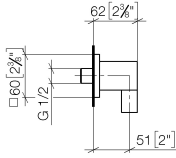

Wall elbow - Matte Black

IMO

28 450 980

- 3/8" shower outlet
- rosette 60 x 60 mm
- 1/2" connection

Intrinsic protection against back flow.

Fits: IMO, MEM, CL.1, CYO

	Matte Black	28 450 980-33
	Chrome	28 450 980-00
	Brushed Platinum	28 450 980-06
	Platinum	28 450 980-08
	Durabrand (23kt Gold)	28 450 980-09
	Dark Chrome	28 450 980-19
	Brushed Light Gold	28 450 980-27
	Brushed Durabrand (23kt Gold)	28 450 980-28
	Brushed Champagne (22kt Gold)	28 450 980-46
	Champagne (22kt Gold)	28 450 980-47
	Brushed Chrome	28 450 980-93
	Brushed Dark Platinum	28 450 980-99

Recommended miscellaneous

- Concealed wall elbow -** 35 085 970 90
- max. recess depth 163 mm
 - min. recess depth 90 mm

28 450 980

mm [inches]

Flow rate chart

Certificates

IAPMO_4976 (5). Belgaqua_22_280_2 WRAS_2310091. WRAS_1807022.
7_7.

28 450 980

Spare parts list

No.	Item Number	Name	Quantity used	Delivery time
1	09 16 01 014 90	ring	1	2
2	90 23 01 141 00 90	back-flow preventer	1	2
3	09 24 03 116 20 90	nipple	1	2
4	09 14 10 008 90	seal	1	2
5	09 14 10 142 90	seal	1	2
6	09 30 30 054 90	screw	1	2
7	09 31 11 026 90	pin	1	2
8	09 27 82 006-33	rosette	1	30
9	09 11 03 046-33	connection	1	30
10	09 31 11 005 90	pin	1	2
11	90 14 10 077 00 90	seal	1	2
12	09 24 03 107 20 90	nipple	1	2
13	90 21 02 069 00-33	cover	1	30