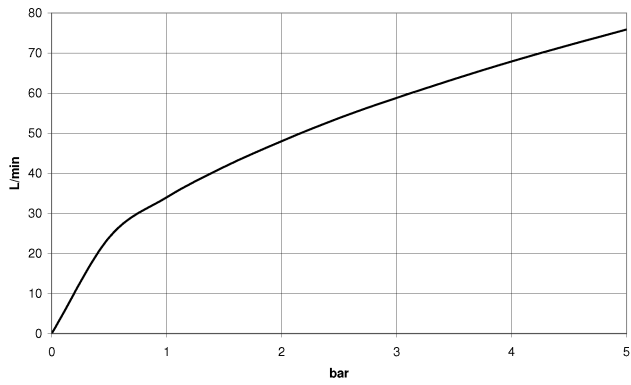

Wall elbow - Matte Black

IMO

28 450 980

- 3/8" shower outlet
- rosette 60 x 60 mm
- 1/2" connection

Intrinsic protection against back flow.

Fits: IMO, MEM, CL.1, CYO

	Matte Black	28 450 980-33
	Chrome	28 450 980-00
	Brushed Platinum	28 450 980-06
	Platinum	28 450 980-08
	Durabrand (23kt Gold)	28 450 980-09
	Dark Chrome	28 450 980-19
	Brushed Light Gold	28 450 980-27
	Brushed Durabrand (23kt Gold)	28 450 980-28
	Brushed Champagne (22kt Gold)	28 450 980-46
	Champagne (22kt Gold)	28 450 980-47
	Brushed Chrome	28 450 980-93
	Brushed Dark Platinum	28 450 980-99

Recommended miscellaneous

- Concealed wall elbow -** 35 085 970 90
- max. recess depth 163 mm
 - min. recess depth 90 mm

28 450 980

mm [inches]

Flow rate chart

Certificates

IAPMO_4976 (5). Belgaqua_22_280_2 WRAS_2310091. WRAS_1807022.
7_7.