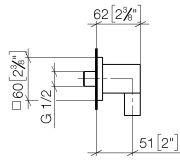

**Wall elbow - Brushed Bronze**

IMO

28 450 980

- 3/8" shower outlet
- rosette 60 x 60 mm
- 1/2" connection
- WRAS 2310091

Intrinsic protection against back flow.

Fits: IMO, MEM, CL.1, CYO

	Brushed Bronze	28 450 980-42
	Chrome	28 450 980-00
	Brushed Platinum	28 450 980-06
	Platinum	28 450 980-08
	Durabronze (23kt Gold)	28 450 980-09
	Dark Chrome	28 450 980-19
	Brushed Light Gold	28 450 980-27
	Brushed Durabronze (23kt Gold)	28 450 980-28
	Matte Black	28 450 980-33
	Brushed Champagne (22kt Gold)	28 450 980-46
	Champagne (22kt Gold)	28 450 980-47
	Brushed Chrome	28 450 980-93
	Brushed Dark Platinum	28 450 980-99

**Recommended miscellaneous**

**Concealed wall elbow -**

35 085 970 90

- min. recess depth 90 mm
- max. recess depth 163 mm

28 450 980

mm [inches]

Flow rate chart

Codes & Standards