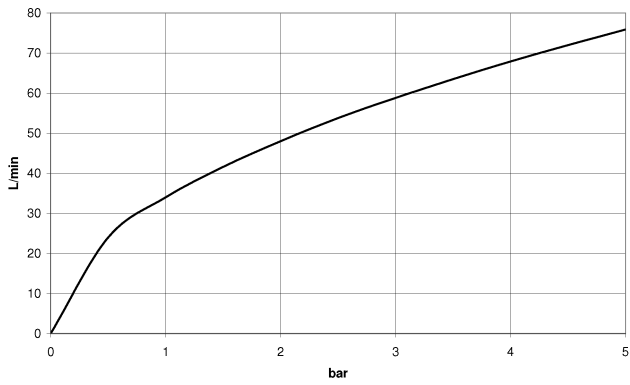

**Wall elbow - Brushed Bronze**

IMO

28 450 980

- 3/8" shower outlet
- rosette 60 x 60 mm
- 1/2" connection
- WRAS 2310091

Intrinsic protection against back flow.

Fits: IMO, MEM, CL.1, CYO

	Brushed Bronze	28 450 980-42
	Chrome	28 450 980-00
	Brushed Platinum	28 450 980-06
	Platinum	28 450 980-08
	Durabronze (23kt Gold)	28 450 980-09
	Dark Chrome	28 450 980-19
	Brushed Light Gold	28 450 980-27
	Brushed Durabronze (23kt Gold)	28 450 980-28
	Matte Black	28 450 980-33
	Brushed Champagne (22kt Gold)	28 450 980-46
	Champagne (22kt Gold)	28 450 980-47
	Brushed Chrome	28 450 980-93
	Brushed Dark Platinum	28 450 980-99

**Recommended miscellaneous**

**Concealed wall elbow -**

35 085 970 90

- min. recess depth 90 mm
- max. recess depth 163 mm

28 450 980

mm [inches]

Flow rate chart

Codes & Standards