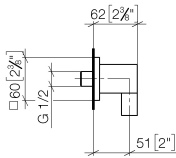

Wall elbow - Brushed Champagne (22kt Gold)

IMO

28 450 980

- 3/8" shower outlet
- rosette 60 x 60 mm
- 1/2" connection
- WRAS 2310091

Intrinsic protection against back flow.

Fits: IMO, MEM, CL.1, CYO

	Brushed Champagne (22kt Gold)	28 450 980-46
	Chrome	28 450 980-00
	Brushed Platinum	28 450 980-06
	Platinum	28 450 980-08
	Durabross (23kt Gold)	28 450 980-09
	Dark Chrome	28 450 980-19
	Brushed Light Gold	28 450 980-27
	Brushed Durabross (23kt Gold)	28 450 980-28
	Matte Black	28 450 980-33
	Champagne (22kt Gold)	28 450 980-47
	Brushed Chrome	28 450 980-93
	Brushed Dark Platinum	28 450 980-99

Recommended miscellaneous

- Concealed wall elbow -** 35 085 970 90
- max. recess depth 163 mm
 - min. recess depth 90 mm

28 450 980

mm [inches]

Flow rate chart

Certificates

Belgaqua_22_280_2 WRAS_2310091.
7_7.

28 450 980

Spare parts list

No.	Item Number	Name	Quantity used	Delivery time
1	09 16 01 014 90	ring	1	2
2	90 23 01 141 00 90	back-flow preventer	1	2
3	09 24 03 116 20 90	nipple	1	2
4	09 14 10 008 90	seal	1	2
5	09 14 10 142 90	seal	1	2
6	09 30 30 054 90	screw	1	2
7	09 31 11 026 90	pin	1	2
8	09 27 82 006-46	rosette	1	30
9	09 11 03 046-46	connection	1	30
10	09 31 11 005 90	pin	1	2
11	90 14 10 077 00 90	seal	1	2
12	09 24 03 107 20 90	nipple	1	2
13	90 21 02 069 00-46	cover	1	30