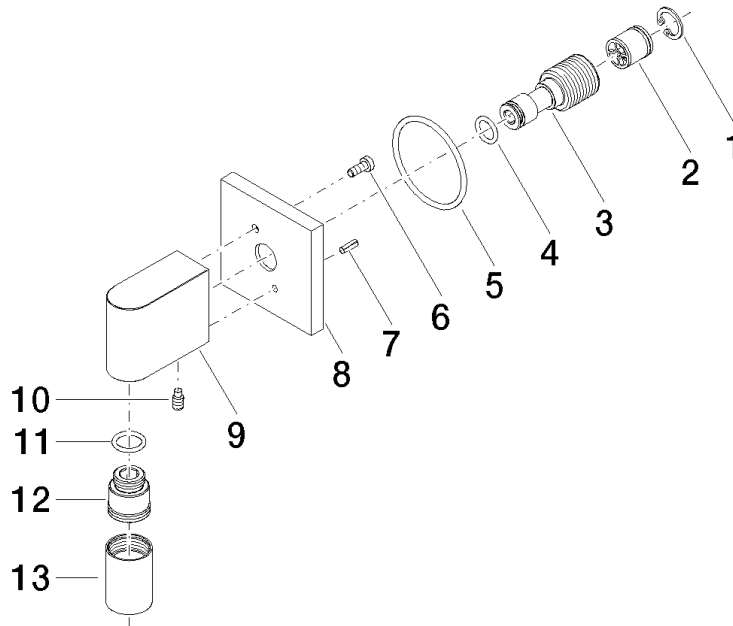

Wall elbow - Brushed Chrome

IMO

28 450 980

- 3/8" shower outlet
- rosette 60 x 60 mm
- 1/2" connection
- WRAS 2310091

Intrinsic protection against back flow.

Fits: IMO, MEM, CL.1, CYO

	Brushed Chrome	28 450 980-93
	Chrome	28 450 980-00
	Brushed Platinum	28 450 980-06
	Platinum	28 450 980-08
	Durabrand (23kt Gold)	28 450 980-09
	Dark Chrome	28 450 980-19
	Brushed Light Gold	28 450 980-27
	Brushed Durabrand (23kt Gold)	28 450 980-28
	Matte Black	28 450 980-33
	Brushed Champagne (22kt Gold)	28 450 980-46
	Champagne (22kt Gold)	28 450 980-47
	Brushed Dark Platinum	28 450 980-99

28 450 980

mm [inches]

Flow rate chart

Certificates

Belgaqua_22_280_2 WRAS_2310091. IAPMO_4976 (2). WRAS_1807022.
7_7.

28 450 980

Parts for other finishes can be found here: [Chrome](#)

Spare parts list

No.	Item Number	Name	Quantity used	Delivery time
1	09 16 01 014 90	ring	1	2
2	90 23 01 141 00 90	back-flow preventer	1	2
3	09 24 03 116 20 90	nipple	1	2
4	09 14 10 008 90	seal	1	2
5	09 14 10 142 90	seal	1	2
6	09 30 30 054 90	screw	1	2
7	09 31 11 026 90	pin	1	2
8	09 27 82 006-93	rosette	1	20
9	09 11 03 046-93	connection	1	20
10	09 31 11 005 90	pin	1	2
11	90 14 10 077 00 90	seal	1	2
12	09 24 03 107 20 90	nipple	1	2
13	90 21 02 069 00-93	cover	1	-