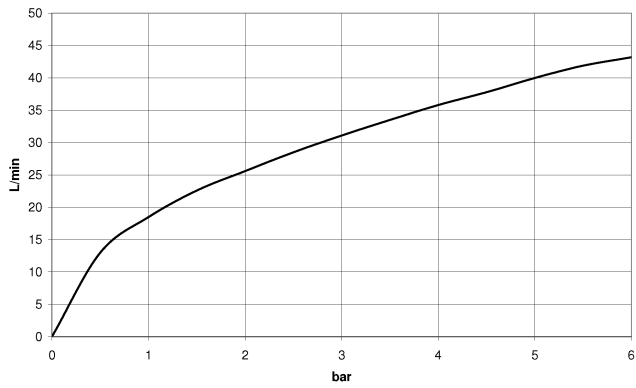

Required miscellaneous

- Concealed wall elbow -** 35 085 970 90
- min. recess depth 90 mm
 - max. recess depth 163 mm

EDITION PRO Wall elbow - Matte Black

28 490 626

mm [inches]

Flow rate chart

EDITION PRO Wall elbow - Matte Black