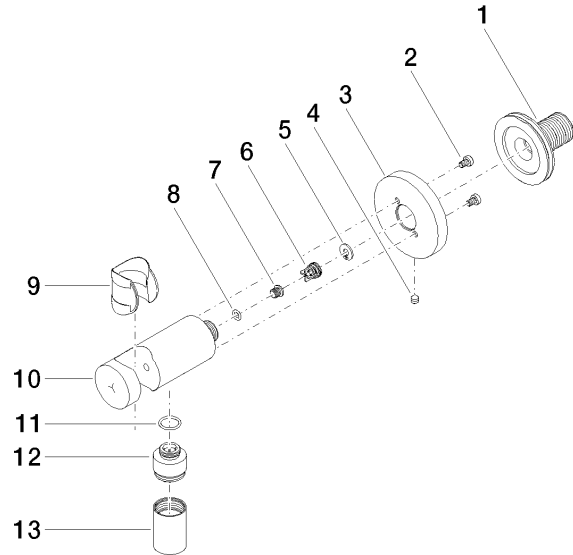

Wall elbow with integrated shower holder - Brushed Platinum

TARA

28 490 660

- 3/8" shower outlet
- rosette Ø 60 mm
- 1/2" connection
- WRAS 1912049

Intrinsic protection against back flow.

Fits: TARA, VAIA, META

Recommended miscellaneous

- Concealed wall elbow -** 35 085 970 90
- max. recess depth 163 mm
  - min. recess depth 90 mm

28 490 660

mm [inches]

Flow rate chart

Certificates

Belgaqua\_21-024- WRAS\_1912049.  
27\_7.

### Spare parts list

No.	Item Number	Name	Quantity used	Delivery time
1	90 24 03 280 00 90	nipple	1	2
2	09 30 30 037 90	screw	2	2
3	09 27 66 001-06	rosette	1	10
4	09 31 11 112 90	pin	1	60
5	09 16 01 023 90	ring	1	2
6	09 23 01 131 90	back-flow preventer	1	2
7	09 30 30 113 20 90	screw	1	2
8	09 14 10 001 90	seal	1	2
9	09 18 40 216 90	sleeve	1	2
10	09 11 03 124-06	connection	1	10
11	09 14 10 213 90	seal	1	2
12	09 24 03 279-06	nipple	1	10
13	90 21 02 069 00-06	cover	1	10