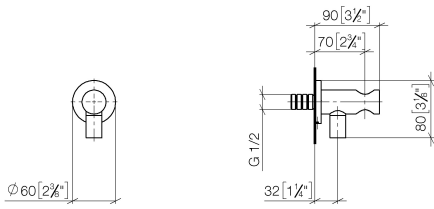

Wall elbow with integrated shower holder - Platinum

TARA

28 490 660

- 3/8" shower outlet
- rosette Ø 60 mm
- 1/2" connection
- WRAS 1912049

Intrinsic protection against back flow.

Fits: TARA, VAIA, META

	Platinum	28 490 660-08
	Chrome	28 490 660-00
	Brushed Platinum	28 490 660-06
	Dark Chrome	28 490 660-19
	Light Gold	28 490 660-26
	Brushed Light Gold	28 490 660-27
	Brushed Durabrass (23kt Gold)	28 490 660-28
	Matte Black	28 490 660-33
	Brushed Bronze	28 490 660-42
	Brushed Champagne (22kt Gold)	28 490 660-46
	Champagne (22kt Gold)	28 490 660-47
	Brushed Chrome	28 490 660-93
	Brushed Dark Platinum	28 490 660-99

Recommended miscellaneous

- Concealed wall elbow -**
- max. recess depth 163 mm
 - min. recess depth 90 mm

35 085 970 90

Recommended miscellaneous

- Concealed wall elbow -**
- max. recess depth 163 mm
 - min. recess depth 90 mm

35 085 970 90

28 490 660

mm [inches]

Flow rate chart

Certificates

Belgaqua_21-024- WRAS_1912049.
27_7.

28 490 660

Spare parts list

No.	Item Number	Name	Quantity used	Delivery time
1	90 24 03 280 00 90	nipple	1	2
2	09 30 30 037 90	screw	2	2
3	09 27 66 001-08	rosette	1	40
4	09 31 11 112 90	pin	1	60
5	09 16 01 023 90	ring	1	2
6	09 23 01 131 90	back-flow preventer	1	2
7	09 30 30 113 20 90	screw	1	2
8	09 14 10 001 90	seal	1	2
9	09 18 40 216 90	sleeve	1	2
10	09 11 03 124-08	connection	1	40
11	09 14 10 213 90	seal	1	2
12	09 24 03 279-08	nipple	1	40
13	90 21 02 069 00-08	cover	1	40