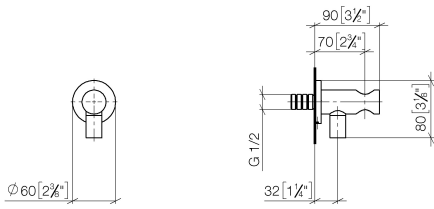

28 490 660

- 3/8" shower outlet
- rosette Ø 60 mm
- 1/2" connection
- WRAS 1912049

Intrinsic protection against back flow.

Fits: TARA, VAIA, META

	Dark Chrome	28 490 660-19
	Chrome	28 490 660-00
	Brushed Platinum	28 490 660-06
	Platinum	28 490 660-08
	Light Gold	28 490 660-26
	Brushed Light Gold	28 490 660-27
	Brushed Durabronze (23kt Gold)	28 490 660-28
	Matte Black	28 490 660-33
	Brushed Bronze	28 490 660-42
	Brushed Champagne (22kt Gold)	28 490 660-46
	Champagne (22kt Gold)	28 490 660-47
	Brushed Chrome	28 490 660-93
	Brushed Dark Platinum	28 490 660-99

28 490 660

mm [inches]

Flow rate chart

28 490 660

Parts for other
finishes can be found
here: [Chrome](#)