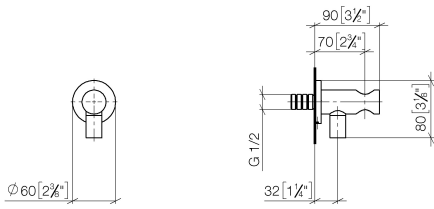

28 490 660

- 3/8" shower outlet
- rosette Ø 60 mm
- 1/2" connection
- WRAS

Intrinsic protection against back flow.

Fits: TARA, VAIA, META

	Brushed Light Gold	28 490 660-27
	Chrome	28 490 660-00
	Brushed Platinum	28 490 660-06
	Platinum	28 490 660-08
	Dark Chrome	28 490 660-19
	Light Gold	28 490 660-26
	Brushed Durabronze (23kt Gold)	28 490 660-28
	Matte Black	28 490 660-33
	Brushed Bronze	28 490 660-42
	Brushed Champagne (22kt Gold)	28 490 660-46
	Champagne (22kt Gold)	28 490 660-47
	Brushed Chrome	28 490 660-93
	Brushed Dark Platinum	28 490 660-99

28 490 660

mm [inches]

Flow rate chart

28 490 660

Parts for other finishes can be found here: [Chrome](#)

Spare parts list

No.	Item Number	Name	Quantity used	Delivery time
1	90 24 03 280 00 90	nipple	1	2
2	09 30 30 037 90	screw	2	2
3	09 27 66 001-27	rosette	1	60
4	09 31 11 112 90	pin	1	60
5	09 16 01 023 90	ring	1	2
6	09 23 01 131 90	back-flow preventer	1	2
7	09 30 30 113 20 90	screw	1	2
8	09 14 10 001 90	seal	1	2
9	09 18 40 216 90	sleeve	1	2
10	09 11 03 124-27	connection	1	60
11	09 14 10 213 90	seal	1	2
12	09 24 03 279-27	nipple	1	60
13	90 21 02 069 00-27	cover	1	30