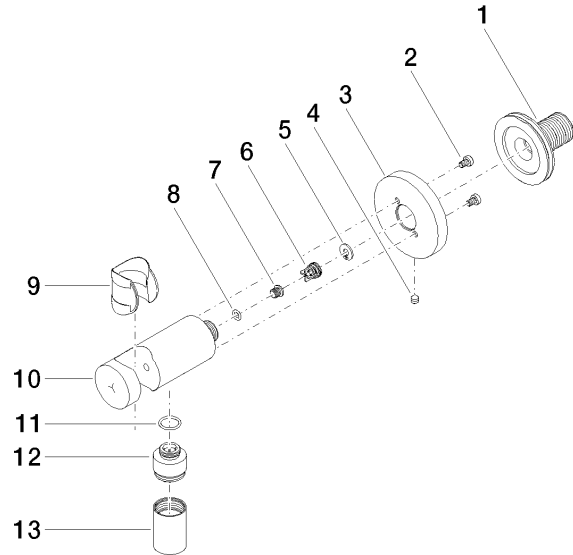

28 490 660

- 3/8" shower outlet
- rosette Ø 60 mm
- 1/2" connection
- WRAS 1912049

Intrinsic protection against back flow.

Fits: TARA, VAIA, META

	Brushed Durabronze (23kt Gold)	28 490 660-28
	Chrome	28 490 660-00
	Brushed Platinum	28 490 660-06
	Platinum	28 490 660-08
	Dark Chrome	28 490 660-19
	Light Gold	28 490 660-26
	Brushed Light Gold	28 490 660-27
	Matte Black	28 490 660-33
	Brushed Bronze	28 490 660-42
	Brushed Champagne (22kt Gold)	28 490 660-46
	Champagne (22kt Gold)	28 490 660-47
	Brushed Chrome	28 490 660-93
	Brushed Dark Platinum	28 490 660-99

Recommended miscellaneous

**Concealed wall elbow -**

- max. recess depth 163 mm
- min. recess depth 90 mm

35 085 970 90

28 490 660

mm [inches]

Flow rate chart

Certificates

### Spare parts list

No.	Item Number	Name	Quantity used	Delivery time
1	90 24 03 280 00 90	nipple	1	2
2	09 30 30 037 90	screw	2	2
3	09 27 66 001-28	rosette	1	20
4	09 31 11 112 90	pin	1	60
5	09 16 01 023 90	ring	1	2
6	09 23 01 131 90	back-flow preventer	1	2
7	09 30 30 113 20 90	screw	1	2
8	09 14 10 001 90	seal	1	2
9	09 18 40 216 90	sleeve	1	2
10	09 11 03 124-28	connection	1	20
11	09 14 10 213 90	seal	1	2
12	09 24 03 279-28	nipple	1	20
13	90 21 02 069 00-28	cover	1	20