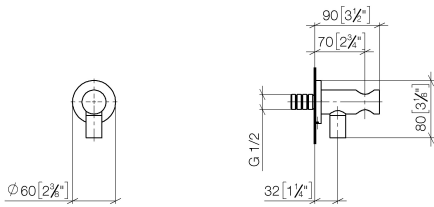

Wall elbow with integrated shower holder - Matte Black

TARA

28 490 660

- 3/8" shower outlet
- rosette Ø 60 mm
- 1/2" connection
- WRAS 1912049

Intrinsic protection against back flow.

Fits: TARA, VAIA, META

Recommended miscellaneous

- Concealed wall elbow -** 35 085 970 90
- max. recess depth 163 mm
  - min. recess depth 90 mm

28 490 660

mm [inches]

Flow rate chart

Certificates

Belgaqua\_21-024- WRAS\_1912049.  
27\_7.