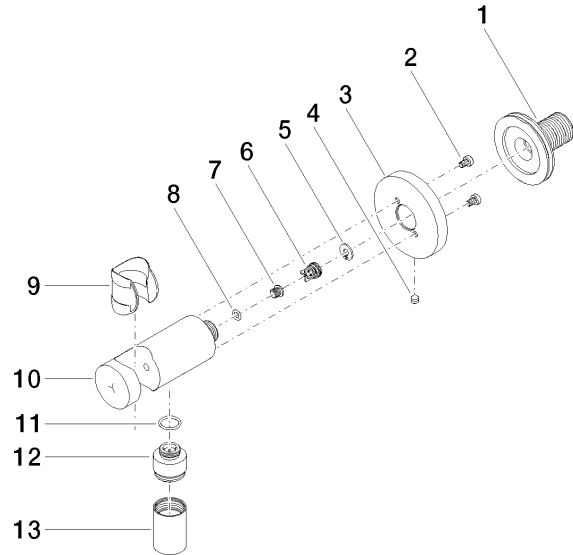

28 490 660

- 3/8" shower outlet
- rosette Ø 60 mm
- 1/2" connection
- WRAS 1912049

Intrinsic protection against back flow.

Fits: TARA, VAIA, META

	Brushed Chrome	28 490 660-93
	Chrome	28 490 660-00
	Brushed Platinum	28 490 660-06
	Platinum	28 490 660-08
	Dark Chrome	28 490 660-19
	Light Gold	28 490 660-26
	Brushed Light Gold	28 490 660-27
	Brushed Durabronze (23kt Gold)	28 490 660-28
	Matte Black	28 490 660-33
	Brushed Bronze	28 490 660-42
	Brushed Champagne (22kt Gold)	28 490 660-46
	Champagne (22kt Gold)	28 490 660-47
	Brushed Dark Platinum	28 490 660-99

28 490 660

mm [inches]

Flow rate chart

Certificates

Belgaqua_21-024- WRAS_1912049.
27_7.

28 490 660

Parts for other finishes can be found here: [Chrome](#)

Spare parts list

No.	Item Number	Name	Quantity used	Delivery time
1	90 24 03 280 00 90	nipple	1	2
2	09 30 30 037 90	screw	2	2
3	09 27 66 001-93	rosette	1	20
4	09 31 11 112 90	pin	1	60
5	09 16 01 023 90	ring	1	2
6	09 23 01 131 90	back-flow preventer	1	2
7	09 30 30 113 20 90	screw	1	2
8	09 14 10 001 90	seal	1	2
9	09 18 40 216 90	sleeve	1	2
10	09 11 03 124-93	connection	1	20
11	09 14 10 213 90	seal	1	2
12	09 24 03 279-93	nipple	1	20
13	90 21 02 069 00-93	cover	1	-