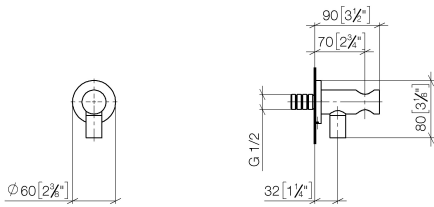

28 490 660

- 3/8" shower outlet
- rosette Ø 60 mm
- 1/2" connection
- WRAS 1912049

Intrinsic protection against back flow.

Fits: TARA, VAIA, META

	Brushed Chrome	28 490 660-93
	Chrome	28 490 660-00
	Brushed Platinum	28 490 660-06
	Platinum	28 490 660-08
	Dark Chrome	28 490 660-19
	Light Gold	28 490 660-26
	Brushed Light Gold	28 490 660-27
	Brushed Durabronze (23kt Gold)	28 490 660-28
	Matte Black	28 490 660-33
	Brushed Bronze	28 490 660-42
	Brushed Champagne (22kt Gold)	28 490 660-46
	Champagne (22kt Gold)	28 490 660-47
	Brushed Dark Platinum	28 490 660-99

28 490 660

mm [inches]

Flow rate chart

Certificates

Belgaqua_21-024- WRAS_1912049.
27_7.

28 490 660

Parts for other finishes can be found here: [Chrome](#)

Spare parts list

No.	Item Number	Name	Quantity used	Delivery time
1	90 24 03 280 00 90	nipple	1	2
2	09 30 30 037 90	screw	2	2
3	09 27 66 001-93	rosette	1	20
4	09 31 11 112 90	pin	1	60
5	09 16 01 023 90	ring	1	2
6	09 23 01 131 90	back-flow preventer	1	2
7	09 30 30 113 20 90	screw	1	2
8	09 14 10 001 90	seal	1	2
9	09 18 40 216 90	sleeve	1	2
10	09 11 03 124-93	connection	1	20
11	09 14 10 213 90	seal	1	2
12	09 24 03 279-93	nipple	1	20
13	90 21 02 069 00-93	cover	1	-