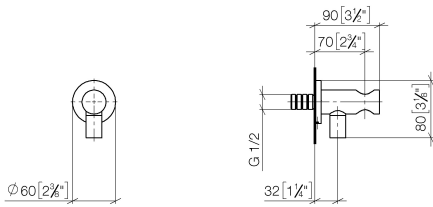

Wall elbow with integrated shower holder - Brushed Dark Platinum

TARA

28 490 660

- 3/8" shower outlet
- rosette Ø 60 mm
- 1/2" connection
- WRAS 1912049

Intrinsic protection against back flow.

Fits: TARA, VAIA, META

Recommended miscellaneous

- Concealed wall elbow -** 35 085 970 90
- max. recess depth 163 mm
 - min. recess depth 90 mm

28 490 660

mm [inches]

Flow rate chart

Certificates

Belgaqua_21-024- WRAS_1912049.
27_7.