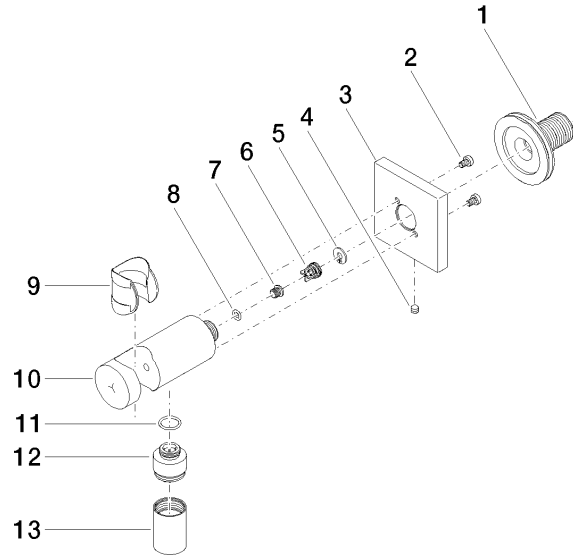

Wall elbow with integrated shower holder - Dark Chrome

IMO

28 490 970

- 3/8" shower outlet
- rosette 60 x 60 mm
- 1/2" connection
- WRAS 1912049

Intrinsic protection against back flow.

Fits: IMO, MEM, CL.1, CYO

28 490 970

mm [inches]

28 490 970

Parts for other finishes can be found here: [Chrome](#)

### Spare parts list

No.	Item Number	Name	Quantity used	Delivery time
1	90 24 03 280 00 90	nipple	1	2
2	09 30 30 037 90	screw	2	2
3	09 27 97 043-19	rosette	1	60
4	09 31 11 112 90	pin	1	60
5	09 16 01 023 90	ring	1	2
6	09 23 01 131 90	back-flow preventer	1	2
7	09 30 30 113 20 90	screw	1	2
8	09 14 10 001 90	seal	1	2
9	09 18 40 216 90	sleeve	1	2
10	09 11 03 124-19	connection	1	20
11	09 14 10 213 90	seal	1	2
12	09 24 03 279-19	nipple	1	20
13	90 21 02 069 00-19	cover	1	20