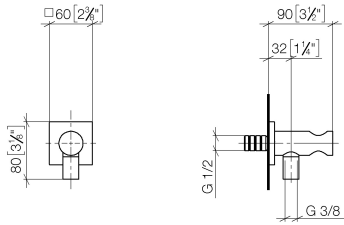

Wall elbow with integrated shower holder - Dark Chrome

IMO

28 490 970

- 3/8" shower outlet
- rosette 60 x 60 mm
- 1/2" connection
- WRAS 1912049

Intrinsic protection against back flow.

Fits: IMO, MEM, CL.1, CYO

	Dark Chrome	28 490 970-19
	Chrome	28 490 970-00
	Brushed Platinum	28 490 970-06
	Platinum	28 490 970-08
	Brushed Light Gold	28 490 970-27
	Brushed Durabrass (23kt Gold)	28 490 970-28
	Matte Black	28 490 970-33
	Brushed Champagne (22kt Gold)	28 490 970-46
	Champagne (22kt Gold)	28 490 970-47
	Brushed Chrome	28 490 970-93
	Brushed Dark Platinum	28 490 970-99

28 490 970

mm [inches]

28 490 970

Parts for other finishes can be found here: [Chrome](#)

### Spare parts list

No.	Item Number	Name	Quantity used	Delivery time
1	90 24 03 280 00 90	nipple	1	2
2	09 30 30 037 90	screw	2	2
3	09 27 97 043-19	rosette	1	60
4	09 31 11 112 90	pin	1	60
5	09 16 01 023 90	ring	1	2
6	09 23 01 131 90	back-flow preventer	1	2
7	09 30 30 113 20 90	screw	1	2
8	09 14 10 001 90	seal	1	2
9	09 18 40 216 90	sleeve	1	2
10	09 11 03 124-19	connection	1	20
11	09 14 10 213 90	seal	1	2
12	09 24 03 279-19	nipple	1	20
13	90 21 02 069 00-19	cover	1	20