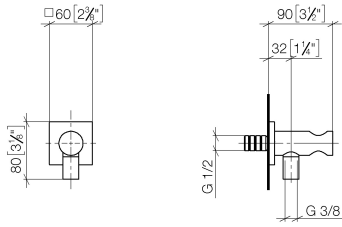

Wall elbow with integrated shower holder - Brushed Champagne (22kt Gold)

IMO

28 490 970

- 3/8" shower outlet
- rosette 60 x 60 mm
- 1/2" connection
- WRAS 1912049

Intrinsic protection against back flow.

Fits: IMO, MEM, CL.1, CYO

	Brushed Champagne (22kt Gold)	28 490 970-46
	Chrome	28 490 970-00
	Brushed Platinum	28 490 970-06
	Platinum	28 490 970-08
	Dark Chrome	28 490 970-19
	Brushed Light Gold	28 490 970-27
	Brushed Durabrass (23kt Gold)	28 490 970-28
	Matte Black	28 490 970-33
	Champagne (22kt Gold)	28 490 970-47
	Brushed Chrome	28 490 970-93
	Brushed Dark Platinum	28 490 970-99

28 490 970

mm [inches]

28 490 970

Parts for other finishes can be found here: [Chrome](#)

### Spare parts list

No.	Item Number	Name	Quantity used	Delivery time
1	90 24 03 280 00 90	nipple	1	2
2	09 30 30 037 90	screw	2	2
3	09 27 97 043-46	rosette	1	30
4	09 31 11 112 90	pin	1	60
5	09 16 01 023 90	ring	1	2
6	09 23 01 131 90	back-flow preventer	1	2
7	09 30 30 113 20 90	screw	1	2
8	09 14 10 001 90	seal	1	2
9	09 18 40 216 90	sleeve	1	2
10	09 11 03 124-46	connection	1	30
11	09 14 10 213 90	seal	1	2
12	09 24 03 279-46	nipple	1	30
13	90 21 02 069 00-46	cover	1	30