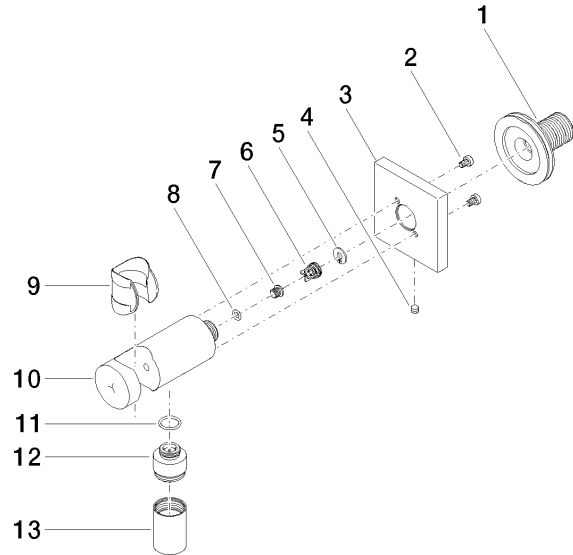

Wall elbow with integrated shower holder - Brushed Champagne (22kt Gold)

IMO

28 490 970

- 3/8" shower outlet
- rosette 60 x 60 mm
- 1/2" connection
- WRAS 1912049

Intrinsic protection against back flow.

Fits: IMO, MEM, CL.1, CYO

28 490 970

mm [inches]

28 490 970

Parts for other finishes can be found here: [Chrome](#)

### Spare parts list

No.	Item Number	Name	Quantity used	Delivery time
1	90 24 03 280 00 90	nipple	1	2
2	09 30 30 037 90	screw	2	2
3	09 27 97 043-46	rosette	1	30
4	09 31 11 112 90	pin	1	60
5	09 16 01 023 90	ring	1	2
6	09 23 01 131 90	back-flow preventer	1	2
7	09 30 30 113 20 90	screw	1	2
8	09 14 10 001 90	seal	1	2
9	09 18 40 216 90	sleeve	1	2
10	09 11 03 124-46	connection	1	30
11	09 14 10 213 90	seal	1	2
12	09 24 03 279-46	nipple	1	30
13	90 21 02 069 00-46	cover	1	30