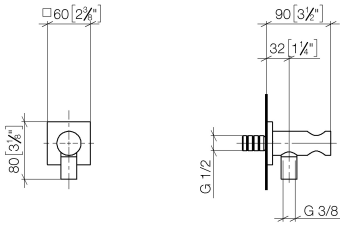

Wall elbow with integrated shower holder - Brushed Dark Platinum

IMO

28 490 970

- 3/8" shower outlet
- rosette 60 x 60 mm
- 1/2" connection
- WRAS 1912049

Intrinsic protection against back flow.

Fits: IMO, MEM, CL.1, CYO

Recommended miscellaneous

- Concealed wall elbow -** 35 085 970 90
- max. recess depth 163 mm
 - min. recess depth 90 mm

28 490 970

mm [inches]

Certificates

WRAS_1912049.

28 490 970

Spare parts list

No.	Item Number	Name	Quantity used	Delivery time
1	90 24 03 280 00 90	nipple	1	2
2	09 30 30 037 90	screw	2	2
3	09 27 97 043-99	rosette	1	30
4	09 31 11 112 90	pin	1	60
5	09 16 01 023 90	ring	1	2
6	09 23 01 131 90	back-flow preventer	1	2
7	09 30 30 113 20 90	screw	1	2
8	09 14 10 001 90	seal	1	2
9	09 18 40 216 90	sleeve	1	2
10	09 11 03 124-99	connection	1	30
11	09 14 10 213 90	seal	1	2
12	09 24 03 279-99	nipple	1	30
13	90 21 02 069 00-99	cover	1	30