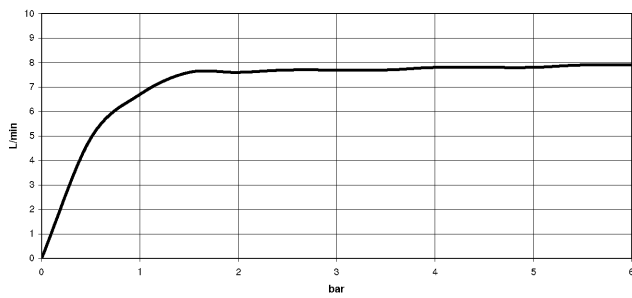

## DORNBACHT YAMOU Shower head - Soft Black

---

28 503 831

- 180-210mm projection
- ball-joint pivotable through 30°
- normal flow
- with anti-scale system
- spray head Ø 100mm
- rosette Ø 55 mm
- 1/2" connection
- max. flow 6.8 l/min
- rosette Ø 55 mm
- WRAS

### Flow rate chart

---