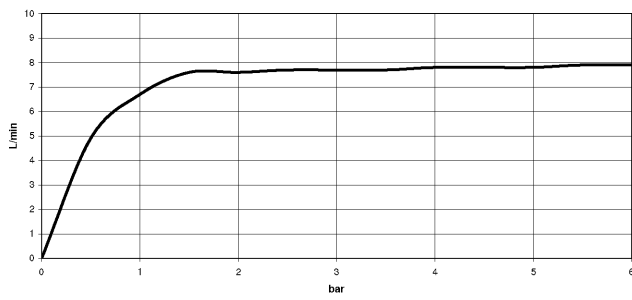

DORNBACHT YARRE Shower head - Chrome

28 503 832

- 180-210mm projection
- ball-joint pivotable through 30°
- normal flow
- with anti-scale system
- spray head Ø 100mm
- rosette Ø 55 mm
- 1/2" connection
- max. flow 6.8 l/min
- rosette Ø 55 mm
- WRAS 240202028

Chrome

28 503 832-00

Soft Black

28 503 832-69

DORNBACHT YARRE Shower head - Chrome

28 503 832

Flow rate chart

Certificates