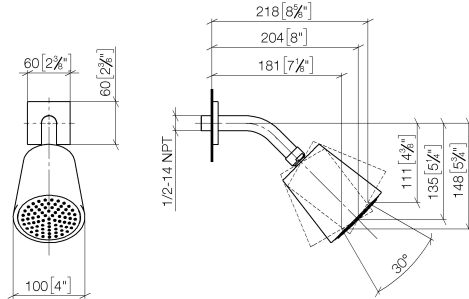

Shower head - Brushed Light Gold

IMO

28 504 670

- 180-210mm projection
- ball-joint pivotable through 30°
- PURIFY RAIN, max. flow rate 7 l/min (at 3 bar)
- with anti-scale system
- spray head Ø 100mm
- rosette 60 x 60 mm
- 1/2" connection
- Function from: 6 l/min

Fits: IMO, MEM, CL.1, CYO

	Brushed Light Gold	28 504 670-27
	Chrome	28 504 670-00 0050
	Brushed Platinum	28 504 670-06 0050
	Platinum	28 504 670-08 0050
	Dark Chrome	28 504 670-19 0050
	Brushed Light Gold	28 504 670-27 0050
	Brushed Durabronze (23kt Gold)	28 504 670-28 0050
	Matte Black	28 504 670-33 0050
	Brushed Champagne (22kt Gold)	28 504 670-46 0050
	Champagne (22kt Gold)	28 504 670-47 0050
	Brushed Chrome	28 504 670-93 0050
	Brushed Dark Platinum	28 504 670-99 0050

Recommended miscellaneous

- Concealed wall elbow -** 35 085 970 90
- min. recess depth 90 mm
 - max. recess depth 163 mm

28 504 670

mm [inches]

Flow rate chart

Certificates

LGA_19924.

28 504 670

Spare parts list

No.	Item Number	Name	Quantity used	Delivery time
1	09 27 98 003-27	rosette	1	60
2	09 31 11 048 90	pin	1	2
3	90 14 10 026 00 90	seal	1	2
4	09 11 03 011-27	connection	1	60
5	90 14 20 002 00 90	seal	1	2
6	90 12 05 054 00-27	shower	1	30