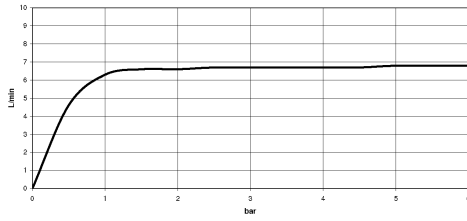

DORNBACHT YAMOU Shower head - Soft Black

28 504 831

- 183-210mm projection
- ball-joint pivotable through 30°
- normal flow
- with anti-scale system
- spray head Ø 100mm

	Soft Black	28 504 831-69 0050
	Chrome	28 504 831-00 0050

DORNBRACHT YAMOU Shower head - Soft Black

28 504 831

Flow rate chart

DORNBRACTH YAMOU Shower head - Soft Black

28 504 831

Parts for other finishes can be found here: [Chrome](#)

Spare parts list

No.	Item Number	Name	Quantity used	Delivery time
1	90 27 83 018 00-69	rosette	1	2
2	90 11 03 011 11-69	connection	1	2