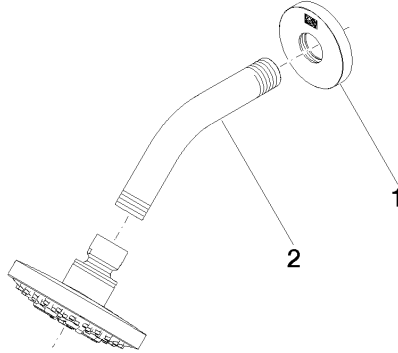

DORNBACHT YAMOU Shower head - Soft Black

28 504 831

- 183-210mm projection
- ball-joint pivotable through 30°
- normal flow
- with anti-scale system
- spray head Ø 100mm

	Soft Black	28 504 831-69 0050
	Chrome	28 504 831-00 0050

DORNBRACHT YAMOU Shower head - Soft Black

28 504 831

Flow rate chart

DORNBRACTH YAMOU Shower head - Soft Black

28 504 831

Parts for other finishes can be found here: [Chrome](#)

Spare parts list

No.	Item Number	Name	Quantity used	Delivery time
1	90 27 83 018 00-69	rosette	1	2
2	90 11 03 011 11-69	connection	1	2