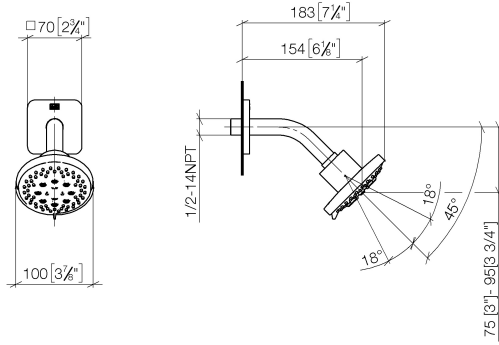

DORNBACHT YARRE Shower head - Chrome

28 504 832

- 180-210mm projection
- ball-joint pivotable through 30°
- normal flow
- with anti-scale system
- spray head Ø 100mm
- rosette Ø 55 mm
- 1/2" connection
- max. flow 7.6 l/min
- rosette Ø 55 mm
- WRAS 240202028

	Chrome	28 504 832-00
	Chrome	28 504 832-00 0050
	Soft Black	28 504 832-69 0050

Recommended miscellaneous

Concealed wall elbow - 35 085 970 90

DORNBACHT YARRE Shower head - Chrome

28 504 832

mm [inches]

Flow rate chart

Codes & Standards

DIN 4109

ISO 3822

Scottish Water
Byelaws

UK Water Supply
Regulations

Ü-Zeichen

DORNBACHT YARRE Shower head - Chrome

28 504 832

Certificates

LGA_28

WRAS_240202

DORNBRACHT YARRE Shower head - Chrome

28 504 832

Product version from 1/1/2023

DORNBACHT YARRE Shower head - Chrome

28 504 832