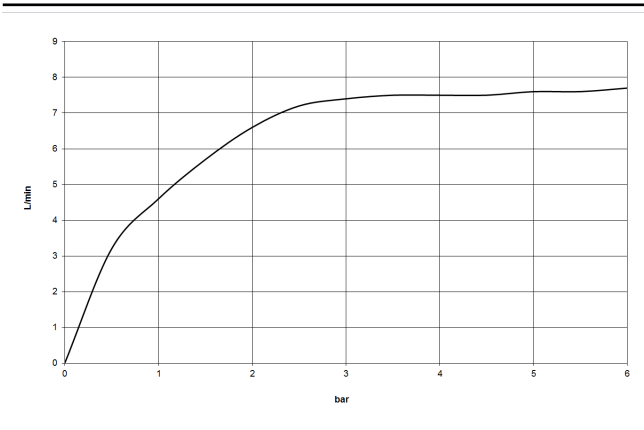

DORNBACHT YARRE Shower head - Chrome

28 504 832

- 180-210mm projection
- ball-joint pivotable through 30°
- normal flow
- with anti-scale system
- spray head Ø 100mm
- rosette Ø 55 mm
- 1/2" connection
- max. flow 7.6 l/min
- rosette Ø 55 mm
- WRAS 240202028

	Chrome	28 504 832-00
	Chrome	28 504 832-00 0050
	Soft Black	28 504 832-69 0050

Recommended miscellaneous

Concealed wall elbow - 35 085 970 90

DORNBACHT YARRE Shower head - Chrome

28 504 832

mm [inches]

Flow rate chart