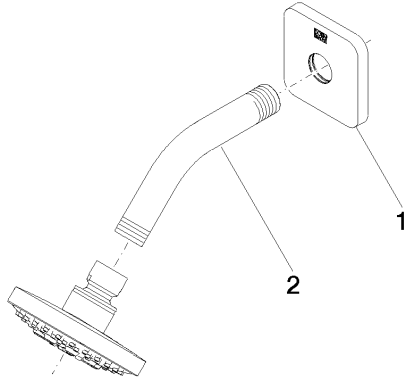

DORNBACHT YARRE Shower head - Chrome

28 504 832

- 180-210mm projection
- ball-joint pivotable through 30°
- normal flow
- with anti-scale system
- spray head Ø 100mm
- rosette Ø 55 mm
- 1/2" connection
- max. flow 7.6 l/min
- rosette Ø 55 mm
- WRAS 240202028

	Chrome	28 504 832-00
	Chrome	28 504 832-00 0050
	Soft Black	28 504 832-69 0050

Recommended miscellaneous

Concealed wall elbow - 35 085 970 90

DORNBACHT YARRE Shower head - Chrome

28 504 832

mm [inches]

Flow rate chart

Codes & Standards

DIN 4109

ISO 3822

Scottish Water
Byelaws

UK Water Supply
Regulations

Ü-Zeichen

DORNBACHT YARRE Shower head - Chrome

28 504 832

Certificates

LGA_28

WRAS_240202

DORNBRACHT YARRE Shower head - Chrome

28 504 832

Product version from 1/1/2023

DORNBACHT YARRE Shower head - Chrome

28 504 832