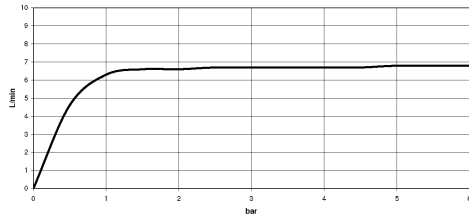

## DORNBACHT YARRE Shower head - Chrome

---

28 504 832

- 183-210mm projection
- ball-joint pivotable through 30°
- normal flow
- with anti-scale system
- spray head Ø 100mm
- rosette Ø 60 mm
- 1/2" connection
- max. flow 7.6 l/min
- rosette Ø 60 mm

### Flow rate chart

---