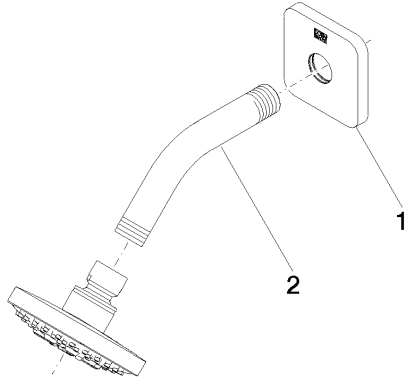

DORNBACHT YARRE Shower head - Chrome

---

28 504 832

Product version from 1/1/2023

Parts for other finishes can be found here: [Soft Black](#)