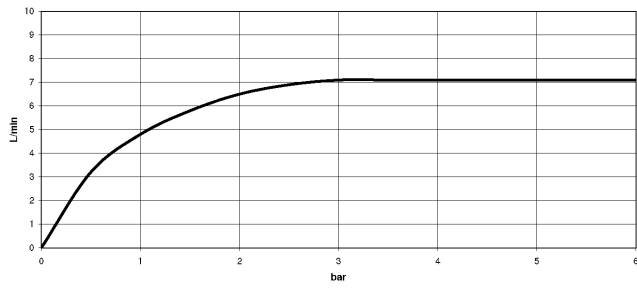

Shower head - Brushed Dark Platinum

TARA

28 504 979

- 180-210mm projection
- ball-joint pivotable through 30°
- PURIFY RAIN, max. flow rate 7 l/min (at 3 bar)
- with anti-scale system
- spray head Ø 100mm
- rosette Ø 55 mm
- 1/2" connection
- This product can help a building meet the requirements of Green Building Rating Systems, e.g. LEED®, BREEAM®, DGNB

Recommended miscellaneous

- Concealed wall elbow -** 35 085 970 90
- max. recess depth 163 mm
 - min. recess depth 90 mm

28 504 979

mm [inches]

Flow rate chart

28 504 979

Spare parts list

No.	Item Number	Name	Quantity used	Delivery time
1	09 27 22 003-99	rosette	1	30
2	90 14 10 026 00 90	seal	1	2
3	09 11 03 011-99	connection	1	30
4	90 14 20 002 00 90	seal	1	2
5	90 12 05 054 00-99	shower	1	30