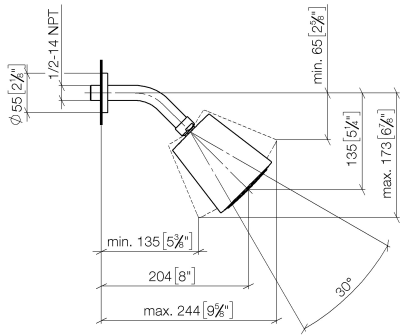

Shower head - Brushed Dark Platinum

TARA

28 504 979

- 180-210mm projection
- ball-joint pivotable through 30°
- PURIFY RAIN, max. flow rate 7 l/min (at 3 bar)
- with anti-scale system
- spray head Ø 100mm
- rosette Ø 55 mm
- 1/2" connection
- This product can help a building meet the requirements of Green Building Rating Systems, e.g. LEED®, BREEAM®, DGNB

Fits: TARA, LISSÉ, VAIA, META

	Brushed Dark Platinum	28 504 979-99 0050
	Chrome	28 504 979-00 0050
	Brushed Platinum	28 504 979-06 0050
	Platinum	28 504 979-08 0050
	Dark Chrome	28 504 979-19 0050
	Light Gold	28 504 979-26 0050
	Light Gold	28 504 979-26
	Brushed Light Gold	28 504 979-27 0050
	Brushed Light Gold	28 504 979-27
	Brushed Durabross (23kt Gold)	28 504 979-28 0050
	Matte Black	28 504 979-33 0050
	Brushed Bronze	28 504 979-42 0050
	Brushed Champagne (22kt Gold)	28 504 979-46 0050
	Champagne (22kt Gold)	28 504 979-47 0050
	Brushed Chrome	28 504 979-93 0050

Recommended miscellaneous

- Concealed wall elbow -** 35 085 970 90
- max. recess depth 163 mm
 - min. recess depth 90 mm

28 504 979

mm [inches]

Flow rate chart

28 504 979

Spare parts list

No.	Item Number	Name	Quantity used	Delivery time
1	09 27 22 003-99	rosette	1	30
2	90 14 10 026 00 90	seal	1	2
3	09 11 03 011-99	connection	1	30
4	90 14 20 002 00 90	seal	1	2
5	90 12 05 054 00-99	shower	1	30