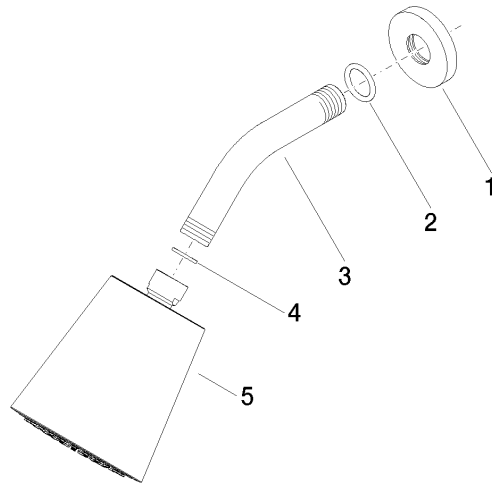

Shower head - Brushed Dark Platinum

TARA

28 504 979

- 180-210mm projection
- ball-joint pivotable through 30°
- PURIFY RAIN, max. flow rate 7 l/min (at 3 bar)
- with anti-scale system
- spray head Ø 100mm
- rosette Ø 55 mm
- 1/2" connection
- This product can help a building meet the requirements of Green Building Rating Systems, e.g. LEED®, BREEAM®, DGNB

Fits: TARA, LISSÉ, VAIA, META

	Brushed Dark Platinum	28 504 979-99 0050
	Chrome	28 504 979-00 0050
	Brushed Platinum	28 504 979-06 0050
	Platinum	28 504 979-08 0050
	Dark Chrome	28 504 979-19 0050
	Light Gold	28 504 979-26 0050
	Light Gold	28 504 979-26
	Brushed Light Gold	28 504 979-27 0050
	Brushed Light Gold	28 504 979-27
	Brushed Durabross (23kt Gold)	28 504 979-28 0050
	Matte Black	28 504 979-33 0050
	Brushed Bronze	28 504 979-42 0050
	Brushed Champagne (22kt Gold)	28 504 979-46 0050
	Champagne (22kt Gold)	28 504 979-47 0050
	Brushed Chrome	28 504 979-93 0050

Recommended miscellaneous

- Concealed wall elbow -** 35 085 970 90
- max. recess depth 163 mm
 - min. recess depth 90 mm

28 504 979

mm [inches]

Flow rate chart

28 504 979

Spare parts list

No.	Item Number	Name	Quantity used	Delivery time
1	09 27 22 003-99	rosette	1	30
2	90 14 10 026 00 90	seal	1	2
3	09 11 03 011-99	connection	1	30
4	90 14 20 002 00 90	seal	1	2
5	90 12 05 054 00-99	shower	1	30