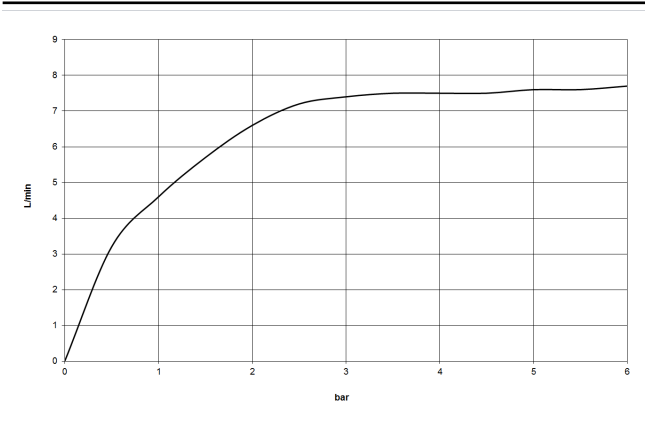

Recommended miscellaneous

- Concealed wall elbow -** 35 085 970 90
- max. recess depth 163 mm
 - min. recess depth 90 mm

28 505 979

mm [inches]

Flow rate chart

28 505 979

Spare parts list

No.	Item Number	Name	Quantity used	Delivery time
1	09 27 22 045-00	rosette	1	10
2	90 14 10 026 00 90	seal	1	2
3	09 11 03 011-00	connection	1	10
4	90 14 20 002 00 90	seal	1	2
5	09 11 01 191-00	cover	1	10
6	90 12 05 055 00-00	shower	1	10