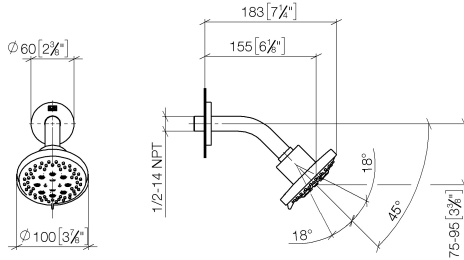

28 505 979

Fits: TARA, LISSÉ, VAIA, META

- 155mm projection
- ball-joint pivotable through 18° (in any direction)
- Three or five settings: PURIFY RAIN, COMPACT SOFT FLOW, COMPACT AQUAPRESSURE FLOW, max. flow rate 7.6 l/min (at 3 bar)
- with anti-scale system
- spray head Ø 100mm
- rosette Ø 60 mm
- 1/2" connection
- This product can help a building meet the requirements of Green Building Rating Systems, e.g. LEED®, BREEAM®, DGNB

Recommended miscellaneous

- Concealed wall elbow -** 35 085 970 90
- max. recess depth 163 mm
 - min. recess depth 90 mm

28 505 979

mm [inches]

Flow rate chart

28 505 979

Spare parts list

No.	Item Number	Name	Quantity used	Delivery time
1	09 27 22 045-00	rosette	1	10
2	90 14 10 026 00 90	seal	1	2
3	09 11 03 011-00	connection	1	10
4	90 14 20 002 00 90	seal	1	2
5	09 11 01 191-00	cover	1	10
6	90 12 05 055 00-00	shower	1	10