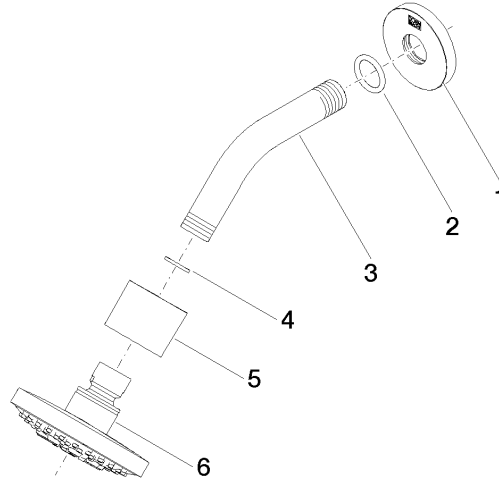

28 505 979

Fits: TARA, LISSÉ, VAIA, META

- 155mm projection
- ball-joint pivotable through 18° (in any direction)
- Three or five settings: PURIFY RAIN, COMPACT SOFT FLOW, COMPACT AQUAPRESSURE FLOW, max. flow rate 7.6 l/min (at 3 bar)
- with anti-scale system
- spray head Ø 100mm
- rosette Ø 60 mm
- 1/2" connection
- This product can help a building meet the requirements of Green Building Rating Systems, e.g. LEED®, BREEAM®, DGNB

Recommended miscellaneous

- Concealed wall elbow -** 35 085 970 90
- max. recess depth 163 mm
 - min. recess depth 90 mm

28 505 979

mm [inches]

Flow rate chart

28 505 979

Spare parts list

No.	Item Number	Name	Quantity used	Delivery time
1	09 27 22 045-00	rosette	1	10
2	90 14 10 026 00 90	seal	1	2
3	09 11 03 011-00	connection	1	10
4	90 14 20 002 00 90	seal	1	2
5	09 11 01 191-00	cover	1	10
6	90 12 05 055 00-00	shower	1	10