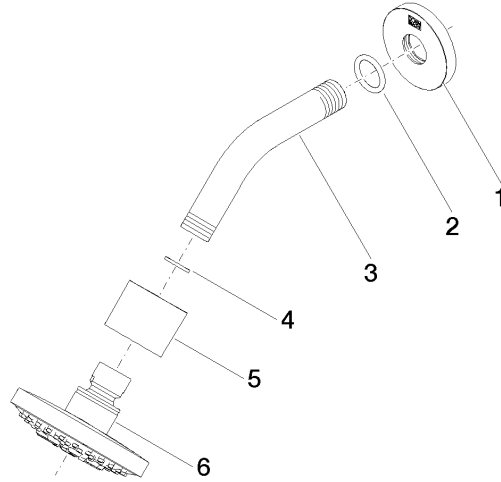

Shower head - Platinum

TARA

28 505 979

Fits: TARA, LISSÉ, VAIA, META

- 155mm projection
- ball-joint pivotable through 18° (in any direction)
- Three or five settings: PURIFY RAIN, COMPACT SOFT FLOW, COMPACT AQUAPRESSURE FLOW, max. flow rate 7.6 l/min (at 3 bar)
- with anti-scale system
- spray head Ø 100mm
- rosette Ø 60 mm
- 1/2" connection
- This product can help a building meet the requirements of Green Building Rating Systems, e.g. LEED®, BREEAM®, DGNB

Recommended miscellaneous

- Concealed wall elbow -** 35 085 970 90
- max. recess depth 163 mm
 - min. recess depth 90 mm

28 505 979

mm [inches]

Flow rate chart

28 505 979

Spare parts list

No.	Item Number	Name	Quantity used	Delivery time
1	09 27 22 045-08	rosette	1	40
2	90 14 10 026 00 90	seal	1	2
3	09 11 03 011-08	connection	1	40
4	90 14 20 002 00 90	seal	1	2
5	09 11 01 191-08	cover	1	40
6	90 12 05 055 00-08	shower	1	40