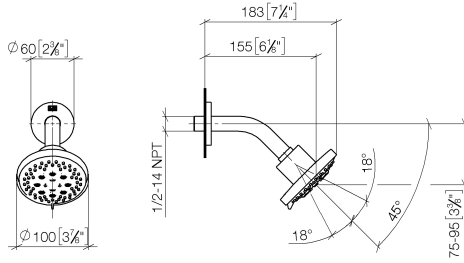

Shower head - Platinum

TARA

28 505 979

Fits: TARA, LISSÉ, VAIA, META

- 155mm projection
- ball-joint pivotable through 18° (in any direction)
- Three or five settings: PURIFY RAIN, COMPACT SOFT FLOW, COMPACT AQUAPRESSURE FLOW, max. flow rate 7.6 l/min (at 3 bar)
- with anti-scale system
- spray head Ø 100mm
- rosette Ø 60 mm
- 1/2" connection
- This product can help a building meet the requirements of Green Building Rating Systems, e.g. LEED®, BREEAM®, DGNB

	Platinum	28 505 979-08 0050
	Chrome	28 505 979-00 0050
	Brushed Platinum	28 505 979-06 0050
	Dark Chrome	28 505 979-19 0050
	Light Gold	28 505 979-26 0050
	Light Gold	28 505 979-26
	Brushed Light Gold	28 505 979-27 0050
	Brushed Light Gold	28 505 979-27
	Brushed Durabronze (23kt Gold)	28 505 979-28 0050
	Matte Black	28 505 979-33 0050
	Brushed Bronze	28 505 979-42 0050
	Brushed Champagne (22kt Gold)	28 505 979-46 0050
	Champagne (22kt Gold)	28 505 979-47 0050
	Brushed Chrome	28 505 979-93 0050
	Brushed Dark Platinum	28 505 979-99 0050

Recommended miscellaneous

- Concealed wall elbow -** 35 085 970 90
- max. recess depth 163 mm
 - min. recess depth 90 mm

28 505 979

mm [inches]

Flow rate chart

28 505 979

Spare parts list

No.	Item Number	Name	Quantity used	Delivery time
1	09 27 22 045-08	rosette	1	40
2	90 14 10 026 00 90	seal	1	2
3	09 11 03 011-08	connection	1	40
4	90 14 20 002 00 90	seal	1	2
5	09 11 01 191-08	cover	1	40
6	90 12 05 055 00-08	shower	1	40