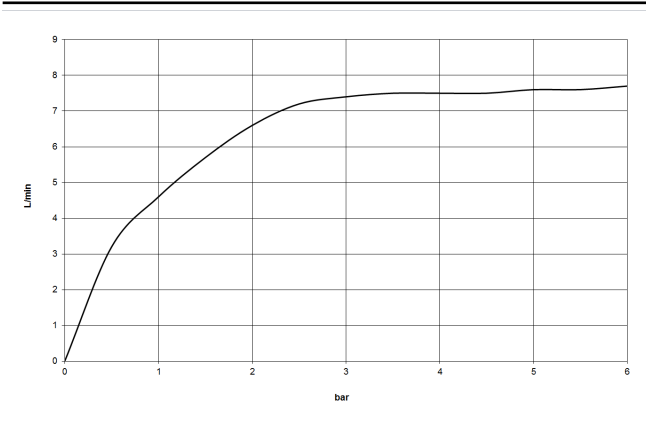

Shower head - Platinum

TARA

28 505 979

Fits: TARA, LISSÉ, VAIA, META

- 155mm projection
- ball-joint pivotable through 18° (in any direction)
- Three or five settings: PURIFY RAIN, COMPACT SOFT FLOW, COMPACT AQUAPRESSURE FLOW, max. flow rate 7.6 l/min (at 3 bar)
- with anti-scale system
- spray head Ø 100mm
- rosette Ø 60 mm
- 1/2" connection
- This product can help a building meet the requirements of Green Building Rating Systems, e.g. LEED®, BREEAM®, DGNB

Recommended miscellaneous

- Concealed wall elbow -** 35 085 970 90
- max. recess depth 163 mm
 - min. recess depth 90 mm

28 505 979

mm [inches]

Flow rate chart

28 505 979

Spare parts list

No.	Item Number	Name	Quantity used	Delivery time
1	09 27 22 045-08	rosette	1	40
2	90 14 10 026 00 90	seal	1	2
3	09 11 03 011-08	connection	1	40
4	90 14 20 002 00 90	seal	1	2
5	09 11 01 191-08	cover	1	40
6	90 12 05 055 00-08	shower	1	40