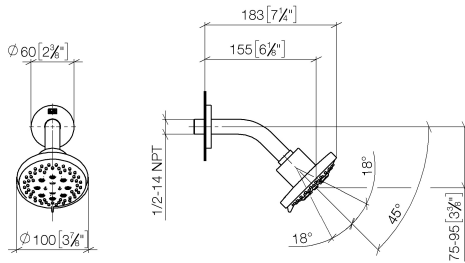

Shower head - Dark Chrome

TARA

28 505 979

Fits: TARA, LISSÉ, VAIA, META

- 155mm projection
- ball-joint pivotable through 18° (in any direction)
- Three or five settings: PURIFY RAIN, COMPACT SOFT FLOW, COMPACT AQUAPRESSURE FLOW, max. flow rate 7.6 l/min (at 3 bar)
- with anti-scale system
- spray head Ø 100mm
- rosette Ø 60 mm
- 1/2" connection
- This product can help a building meet the requirements of Green Building Rating Systems, e.g. LEED®, BREEAM®, DGNB

Recommended miscellaneous

- Concealed wall elbow -** 35 085 970 90
- max. recess depth 163 mm
 - min. recess depth 90 mm

28 505 979

mm [inches]

Flow rate chart

28 505 979

Spare parts list

No.	Item Number	Name	Quantity used	Delivery time
1	09 27 22 045-19	rosette	1	20
2	90 14 10 026 00 90	seal	1	2
3	09 11 03 011-19	connection	1	20
4	90 14 20 002 00 90	seal	1	2
5	09 11 01 191-19	cover	1	20
6	90 12 05 055 00-19	shower	1	20