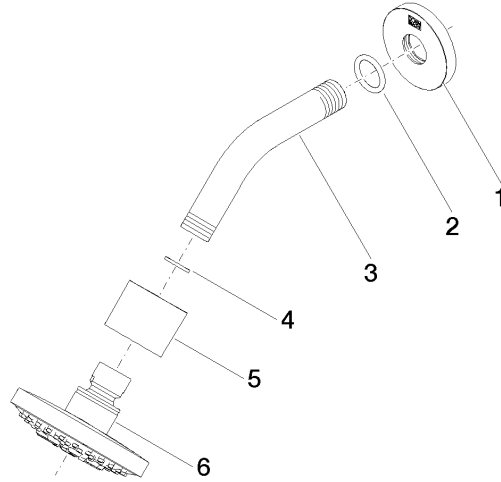

Shower head - Dark Chrome

TARA

28 505 979

Fits: TARA, LISSÉ, VAIA, META

- 155mm projection
- ball-joint pivotable through 18° (in any direction)
- Three or five settings: PURIFY RAIN, COMPACT SOFT FLOW, COMPACT AQUAPRESSURE FLOW, max. flow rate 7.6 l/min (at 3 bar)
- with anti-scale system
- spray head Ø 100mm
- rosette Ø 60 mm
- 1/2" connection
- This product can help a building meet the requirements of Green Building Rating Systems, e.g. LEED®, BREEAM®, DGNB

Recommended miscellaneous

- Concealed wall elbow -** 35 085 970 90
- max. recess depth 163 mm
 - min. recess depth 90 mm

28 505 979

mm [inches]

Flow rate chart

28 505 979

Spare parts list

No.	Item Number	Name	Quantity used	Delivery time
1	09 27 22 045-19	rosette	1	20
2	90 14 10 026 00 90	seal	1	2
3	09 11 03 011-19	connection	1	20
4	90 14 20 002 00 90	seal	1	2
5	09 11 01 191-19	cover	1	20
6	90 12 05 055 00-19	shower	1	20