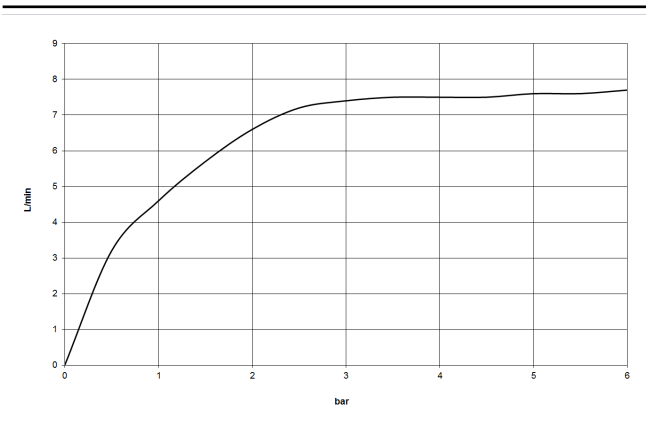

Shower head - Dark Chrome

TARA

28 505 979

Fits: TARA, LISSÉ, VAIA, META

- 155mm projection
- ball-joint pivotable through 18° (in any direction)
- Three or five settings: PURIFY RAIN, COMPACT SOFT FLOW, COMPACT AQUAPRESSURE FLOW, max. flow rate 7.6 l/min (at 3 bar)
- with anti-scale system
- spray head Ø 100mm
- rosette Ø 60 mm
- 1/2" connection
- This product can help a building meet the requirements of Green Building Rating Systems, e.g. LEED®, BREEAM®, DGNB

Recommended miscellaneous

- Concealed wall elbow -** 35 085 970 90
- max. recess depth 163 mm
 - min. recess depth 90 mm

28 505 979

mm [inches]

Flow rate chart

28 505 979

Spare parts list

No.	Item Number	Name	Quantity used	Delivery time
1	09 27 22 045-19	rosette	1	20
2	90 14 10 026 00 90	seal	1	2
3	09 11 03 011-19	connection	1	20
4	90 14 20 002 00 90	seal	1	2
5	09 11 01 191-19	cover	1	20
6	90 12 05 055 00-19	shower	1	20