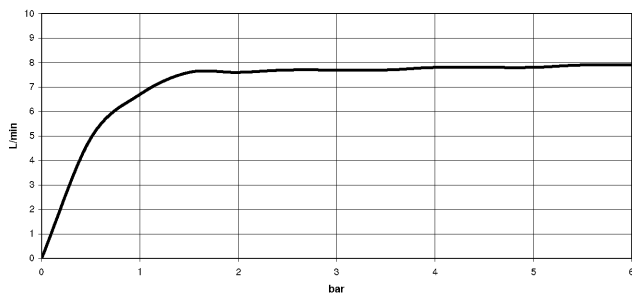

Shower head - Light Gold

TARA

28 505 979

- 155mm projection
- ball-joint pivotable through 18° (in any direction)
- Three or five settings: PURIFY RAIN, COMPACT SOFT FLOW, COMPACT AQUAPRESSURE FLOW, max. flow rate 7.6 l/min (at 3 bar)
- with anti-scale system
- spray head Ø 100mm
- rosette Ø 60 mm
- 1/2" connection
- Function from: 5.5 l/min
- WRAS 2201056

Recommended miscellaneous

- Concealed wall elbow -** 35 085 970 90
- min. recess depth 90 mm
 - max. recess depth 163 mm

28 505 979

mm [inches]

Flow rate chart

Certificates

LGA_28661.

28 505 979