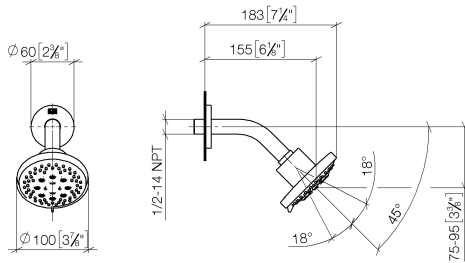

Shower head - Light Gold

TARA

28 505 979

- 155mm projection
- ball-joint pivotable through 18° (in any direction)
- Three or five settings: PURIFY RAIN, COMPACT SOFT FLOW, COMPACT AQUAPRESSURE FLOW, max. flow rate 7.6 l/min (at 3 bar)
- with anti-scale system
- spray head Ø 100mm
- rosette Ø 60 mm
- 1/2" connection
- Function from: 5.5 l/min
- WRAS 2201056

Fits: TARA, LISSÉ, VAIA, META

	Light Gold	28 505 979-26
	Chrome	28 505 979-00 0050
	Brushed Platinum	28 505 979-06 0050
	Platinum	28 505 979-08 0050
	Dark Chrome	28 505 979-19 0050
	Light Gold	28 505 979-26 0050
	Brushed Light Gold	28 505 979-27 0050
	Brushed Light Gold	28 505 979-27
	Brushed Durabronze (23kt Gold)	28 505 979-28 0050
	Matte Black	28 505 979-33 0050
	Brushed Bronze	28 505 979-42 0050
	Brushed Champagne (22kt Gold)	28 505 979-46 0050
	Champagne (22kt Gold)	28 505 979-47 0050
	Brushed Chrome	28 505 979-93 0050
	Brushed Dark Platinum	28 505 979-99 0050

Recommended miscellaneous

- Concealed wall elbow -** 35 085 970 90
- min. recess depth 90 mm
 - max. recess depth 163 mm

28 505 979

mm [inches]

Flow rate chart

Certificates

LGA_28661.

28 505 979

Spare parts list

No.	Item Number	Name	Quantity used	Delivery time
1	09 27 22 045-26	rosette	1	60
2	90 14 10 026 00 90	seal	1	2
3	09 11 03 011-26	connection	1	60
4	90 14 20 002 00 90	seal	1	2
5	09 11 01 191-26	cover	1	60
6	90 12 05 055 00-26	shower	1	30