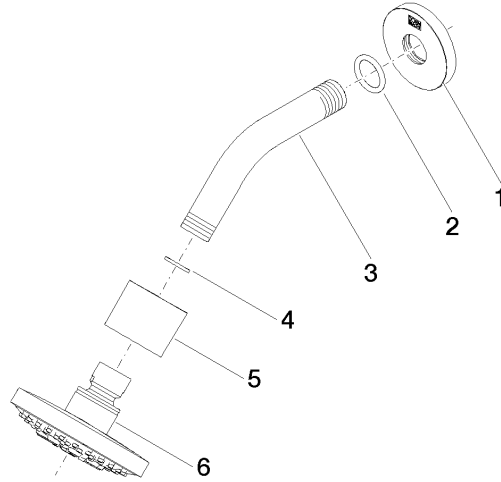

Shower head - Light Gold

TARA

28 505 979

- 155mm projection
- ball-joint pivotable through 18° (in any direction)
- Three or five settings: PURIFY RAIN, COMPACT SOFT FLOW, COMPACT AQUAPRESSURE FLOW, max. flow rate 7.6 l/min (at 3 bar)
- with anti-scale system
- spray head Ø 100mm
- rosette Ø 60 mm
- 1/2" connection
- Function from: 5.5 l/min
- WRAS 2201056

Recommended miscellaneous

- Concealed wall elbow -** 35 085 970 90
- min. recess depth 90 mm
 - max. recess depth 163 mm

28 505 979

mm [inches]

Flow rate chart

Certificates

LGA_28661.

28 505 979

Spare parts list

No.	Item Number	Name	Quantity used	Delivery time
1	09 27 22 045-26	rosette	1	60
2	90 14 10 026 00 90	seal	1	2
3	09 11 03 011-26	connection	1	60
4	90 14 20 002 00 90	seal	1	2
5	09 11 01 191-26	cover	1	60
6	90 12 05 055 00-26	shower	1	30