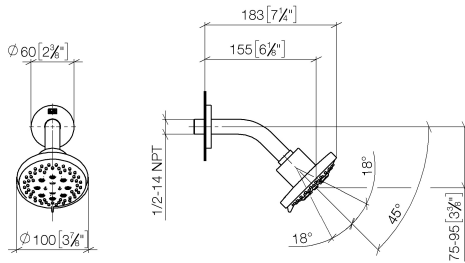

Shower head - Brushed Light Gold

TARA

28 505 979

- 155mm projection
- ball-joint pivotable through 18° (in any direction)
- Three or five settings: PURIFY RAIN, COMPACT SOFT FLOW, COMPACT AQUAPRESSURE FLOW, max. flow rate 7.6 l/min (at 3 bar)
- with anti-scale system
- spray head Ø 100mm
- rosette Ø 60 mm
- 1/2" connection
- Function from: 5.5 l/min
- WRAS 2201056

Fits: TARA, LISSÉ, VAIA, META

	Brushed Light Gold	28 505 979-27
	Chrome	28 505 979-00 0050
	Brushed Platinum	28 505 979-06 0050
	Platinum	28 505 979-08 0050
	Dark Chrome	28 505 979-19 0050
	Light Gold	28 505 979-26 0050
	Light Gold	28 505 979-26
	Brushed Light Gold	28 505 979-27 0050
	Brushed Durabrass (23kt Gold)	28 505 979-28 0050
	Matte Black	28 505 979-33 0050
	Brushed Bronze	28 505 979-42 0050
	Brushed Champagne (22kt Gold)	28 505 979-46 0050
	Champagne (22kt Gold)	28 505 979-47 0050
	Brushed Chrome	28 505 979-93 0050
	Brushed Dark Platinum	28 505 979-99 0050

Recommended miscellaneous

- Concealed wall elbow -** 35 085 970 90
- min. recess depth 90 mm
 - max. recess depth 163 mm

28 505 979

mm [inches]

Flow rate chart

Certificates

LGA_28661.

28 505 979

Spare parts list

No.	Item Number	Name	Quantity used	Delivery time
1	09 27 22 045-27	rosette	1	60
2	90 14 10 026 00 90	seal	1	2
3	09 11 03 011-27	connection	1	60
4	90 14 20 002 00 90	seal	1	2
5	09 11 01 191-27	cover	1	60
6	90 12 05 055 00-27	shower	1	30