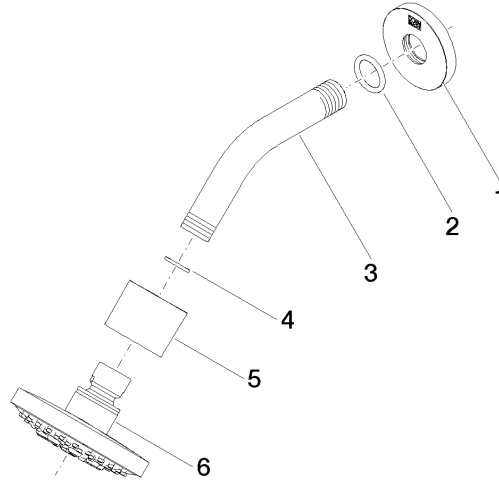

Shower head - Brushed Light Gold

TARA

28 505 979

- 155mm projection
- ball-joint pivotable through 18° (in any direction)
- Three or five settings: PURIFY RAIN, COMPACT SOFT FLOW, COMPACT AQUAPRESSURE FLOW, max. flow rate 7.6 l/min (at 3 bar)
- with anti-scale system
- spray head Ø 100mm
- rosette Ø 60 mm
- 1/2" connection
- Function from: 5.5 l/min
- WRAS 2201056

Recommended miscellaneous

- Concealed wall elbow -** 35 085 970 90
- min. recess depth 90 mm
 - max. recess depth 163 mm

28 505 979

mm [inches]

Flow rate chart

Certificates

LGA_28661.

28 505 979

Spare parts list

No.	Item Number	Name	Quantity used	Delivery time
1	09 27 22 045-27	rosette	1	60
2	90 14 10 026 00 90	seal	1	2
3	09 11 03 011-27	connection	1	60
4	90 14 20 002 00 90	seal	1	2
5	09 11 01 191-27	cover	1	60
6	90 12 05 055 00-27	shower	1	30