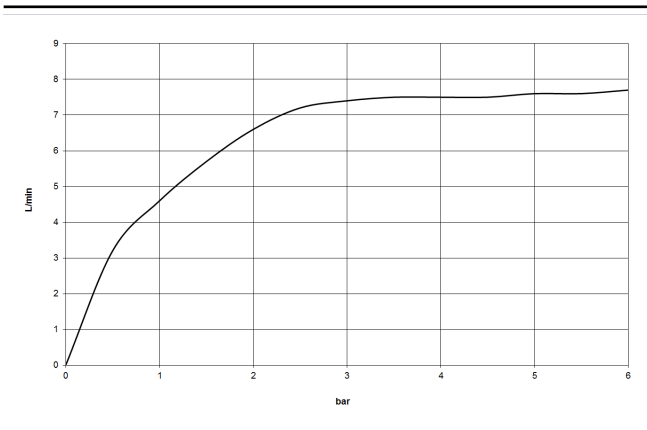

**Shower head - Brushed Durabronze (23kt Gold)**

TARA

28 505 979

Fits: TARA, LISSÉ, VAIA, META

- 155mm projection
- ball-joint pivotable through 18° (in any direction)
- Three or five settings: PURIFY RAIN, COMPACT SOFT FLOW, COMPACT AQUAPRESSURE FLOW, max. flow rate 7.6 l/min (at 3 bar)
- with anti-scale system
- spray head Ø 100mm
- rosette Ø 60 mm
- 1/2" connection
- This product can help a building meet the requirements of Green Building Rating Systems, e.g. LEED®, BREEAM®, DGNB

**Recommended miscellaneous**

- Concealed wall elbow -** 35 085 970 90
- max. recess depth 163 mm
  - min. recess depth 90 mm

28 505 979

mm [inches]

Flow rate chart

28 505 979

### Spare parts list

No.	Item Number	Name	Quantity used	Delivery time
1	09 27 22 045-28	rosette	1	20
2	90 14 10 026 00 90	seal	1	2
3	09 11 03 011-28	connection	1	20
4	90 14 20 002 00 90	seal	1	2
5	09 11 01 191-28	cover	1	20
6	90 12 05 055 00-28	shower	1	20