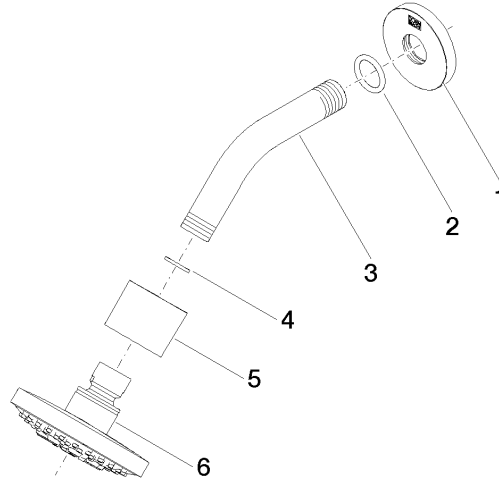

**Shower head - Brushed Durabronze (23kt Gold)**

TARA

28 505 979

Fits: TARA, LISSÉ, VAIA, META

- 155mm projection
- ball-joint pivotable through 18° (in any direction)
- Three or five settings: PURIFY RAIN, COMPACT SOFT FLOW, COMPACT AQUAPRESSURE FLOW, max. flow rate 7.6 l/min (at 3 bar)
- with anti-scale system
- spray head Ø 100mm
- rosette Ø 60 mm
- 1/2" connection
- This product can help a building meet the requirements of Green Building Rating Systems, e.g. LEED®, BREEAM®, DGNB

**Recommended miscellaneous**

- Concealed wall elbow -** 35 085 970 90
- max. recess depth 163 mm
  - min. recess depth 90 mm

28 505 979

mm [inches]

Flow rate chart

28 505 979

### Spare parts list

No.	Item Number	Name	Quantity used	Delivery time
1	09 27 22 045-28	rosette	1	20
2	90 14 10 026 00 90	seal	1	2
3	09 11 03 011-28	connection	1	20
4	90 14 20 002 00 90	seal	1	2
5	09 11 01 191-28	cover	1	20
6	90 12 05 055 00-28	shower	1	20