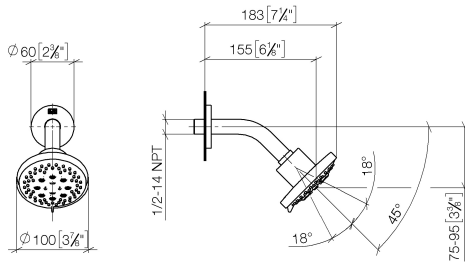

**Shower head - Brushed Durabronze (23kt Gold)**

TARA

28 505 979

Fits: TARA, LISSÉ, VAIA, META

- 155mm projection
- ball-joint pivotable through 18° (in any direction)
- Three or five settings: PURIFY RAIN, COMPACT SOFT FLOW, COMPACT AQUAPRESSURE FLOW, max. flow rate 7.6 l/min (at 3 bar)
- with anti-scale system
- spray head Ø 100mm
- rosette Ø 60 mm
- 1/2" connection
- This product can help a building meet the requirements of Green Building Rating Systems, e.g. LEED®, BREEAM®, DGNB

**Recommended miscellaneous**

- Concealed wall elbow -** 35 085 970 90
- max. recess depth 163 mm
  - min. recess depth 90 mm

28 505 979

mm [inches]

Flow rate chart

28 505 979

### Spare parts list

No.	Item Number	Name	Quantity used	Delivery time
1	09 27 22 045-28	rosette	1	20
2	90 14 10 026 00 90	seal	1	2
3	09 11 03 011-28	connection	1	20
4	90 14 20 002 00 90	seal	1	2
5	09 11 01 191-28	cover	1	20
6	90 12 05 055 00-28	shower	1	20