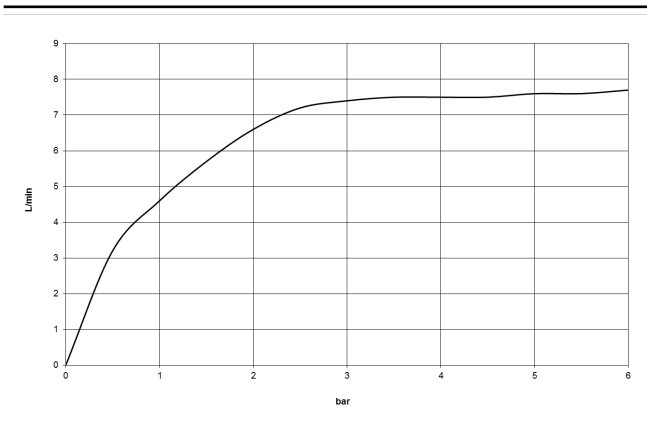

Recommended miscellaneous

- Concealed wall elbow -** 35 085 970 90
- max. recess depth 163 mm
  - min. recess depth 90 mm

28 505 979

mm [inches]

Flow rate chart

28 505 979

### Spare parts list

No.	Item Number	Name	Quantity used	Delivery time
1	09 27 22 045-33	rosette	1	30
2	90 14 10 026 00 90	seal	1	2
3	09 11 03 011-33	connection	1	30
4	90 14 20 002 00 90	seal	1	2
5	09 11 01 191-33	cover	1	30
6	90 12 05 055 00-33	shower	1	30