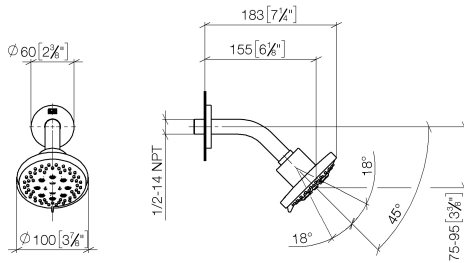

28 505 979

Fits: TARA, LISSÉ, VAIA, META

- 155mm projection
- ball-joint pivotable through 18° (in any direction)
- Three or five settings: PURIFY RAIN, COMPACT SOFT FLOW, COMPACT AQUAPRESSURE FLOW, max. flow rate 7.6 l/min (at 3 bar)
- with anti-scale system
- spray head Ø 100mm
- rosette Ø 60 mm
- 1/2" connection
- This product can help a building meet the requirements of Green Building Rating Systems, e.g. LEED®, BREEAM®, DGNB

Recommended miscellaneous

- Concealed wall elbow -** 35 085 970 90
- max. recess depth 163 mm
  - min. recess depth 90 mm

28 505 979

mm [inches]

Flow rate chart

28 505 979

### Spare parts list

No.	Item Number	Name	Quantity used	Delivery time
1	09 27 22 045-33	rosette	1	30
2	90 14 10 026 00 90	seal	1	2
3	09 11 03 011-33	connection	1	30
4	90 14 20 002 00 90	seal	1	2
5	09 11 01 191-33	cover	1	30
6	90 12 05 055 00-33	shower	1	30