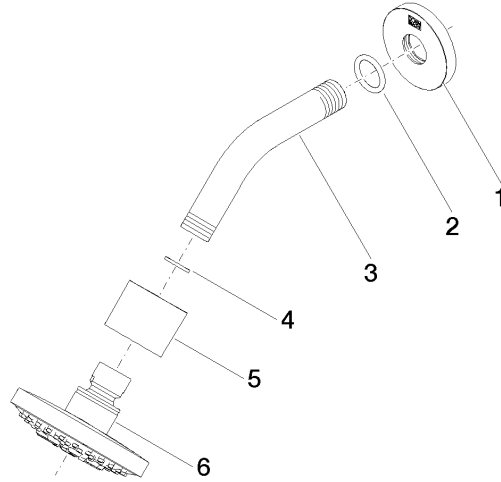

28 505 979

Fits: TARA, LISSÉ, VAIA, META

- 155mm projection
- ball-joint pivotable through 18° (in any direction)
- Three or five settings: PURIFY RAIN, COMPACT SOFT FLOW, COMPACT AQUAPRESSURE FLOW, max. flow rate 7.6 l/min (at 3 bar)
- with anti-scale system
- spray head Ø 100mm
- rosette Ø 60 mm
- 1/2" connection
- This product can help a building meet the requirements of Green Building Rating Systems, e.g. LEED®, BREEAM®, DGNB

Recommended miscellaneous

- Concealed wall elbow -** 35 085 970 90
- max. recess depth 163 mm
  - min. recess depth 90 mm

28 505 979

mm [inches]

Flow rate chart

28 505 979

### Spare parts list

No.	Item Number	Name	Quantity used	Delivery time
1	09 27 22 045-33	rosette	1	30
2	90 14 10 026 00 90	seal	1	2
3	09 11 03 011-33	connection	1	30
4	90 14 20 002 00 90	seal	1	2
5	09 11 01 191-33	cover	1	30
6	90 12 05 055 00-33	shower	1	30