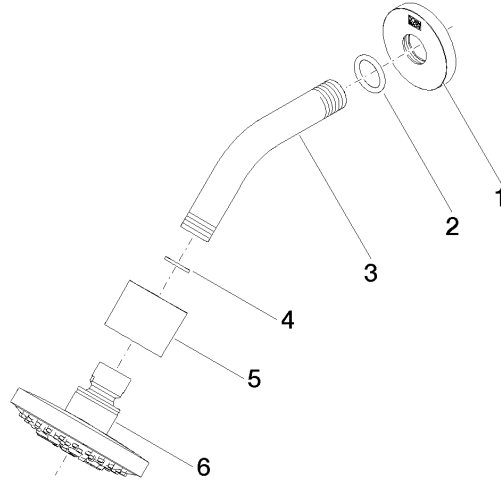

Shower head - Brushed Champagne (22kt Gold)

TARA

28 505 979

Fits: TARA, LISSÉ, VAIA, META

- 155mm projection
- ball-joint pivotable through 18° (in any direction)
- Three or five settings: PURIFY RAIN, COMPACT SOFT FLOW, COMPACT AQUAPRESSURE FLOW, max. flow rate 7.6 l/min (at 3 bar)
- with anti-scale system
- spray head Ø 100mm
- rosette Ø 60 mm
- 1/2" connection
- This product can help a building meet the requirements of Green Building Rating Systems, e.g. LEED®, BREEAM®, DGNB

Recommended miscellaneous

- Concealed wall elbow -**
- max. recess depth 163 mm
 - min. recess depth 90 mm

35 085 970 90

28 505 979

mm [inches]

Flow rate chart

28 505 979

Spare parts list

No.	Item Number	Name	Quantity used	Delivery time
1	09 27 22 045-46	rosette	1	30
2	90 14 10 026 00 90	seal	1	2
3	09 11 03 011-46	connection	1	30
4	90 14 20 002 00 90	seal	1	2
5	09 11 01 191-46	cover	1	30
6	90 12 05 055 00-46	shower	1	30