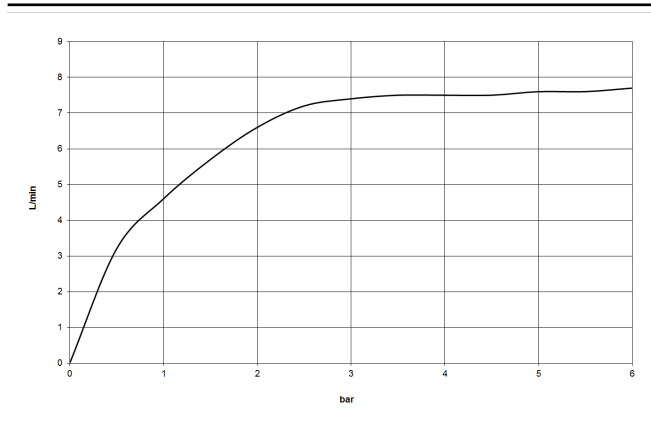

Shower head - Brushed Champagne (22kt Gold)

TARA

28 505 979

Fits: TARA, LISSÉ, VAIA, META

- 155mm projection
- ball-joint pivotable through 18° (in any direction)
- Three or five settings: PURIFY RAIN, COMPACT SOFT FLOW, COMPACT AQUAPRESSURE FLOW, max. flow rate 7.6 l/min (at 3 bar)
- with anti-scale system
- spray head Ø 100mm
- rosette Ø 60 mm
- 1/2" connection
- This product can help a building meet the requirements of Green Building Rating Systems, e.g. LEED®, BREEAM®, DGNB

Recommended miscellaneous

- Concealed wall elbow -**
- max. recess depth 163 mm
 - min. recess depth 90 mm

35 085 970 90

28 505 979

mm [inches]

Flow rate chart

28 505 979

Spare parts list

No.	Item Number	Name	Quantity used	Delivery time
1	09 27 22 045-46	rosette	1	30
2	90 14 10 026 00 90	seal	1	2
3	09 11 03 011-46	connection	1	30
4	90 14 20 002 00 90	seal	1	2
5	09 11 01 191-46	cover	1	30
6	90 12 05 055 00-46	shower	1	30