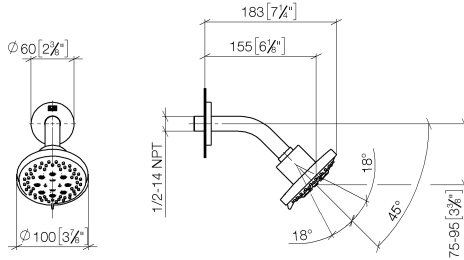

Shower head - Brushed Champagne (22kt Gold)

TARA

28 505 979

Fits: TARA, LISSÉ, VAIA, META

- 155mm projection
- ball-joint pivotable through 18° (in any direction)
- Three or five settings: PURIFY RAIN, COMPACT SOFT FLOW, COMPACT AQUAPRESSURE FLOW, max. flow rate 7.6 l/min (at 3 bar)
- with anti-scale system
- spray head Ø 100mm
- rosette Ø 60 mm
- 1/2" connection
- This product can help a building meet the requirements of Green Building Rating Systems, e.g. LEED®, BREEAM®, DGNB

Recommended miscellaneous

- Concealed wall elbow -**
- max. recess depth 163 mm
 - min. recess depth 90 mm

35 085 970 90

28 505 979

mm [inches]

Flow rate chart

28 505 979

Spare parts list

No.	Item Number	Name	Quantity used	Delivery time
1	09 27 22 045-46	rosette	1	30
2	90 14 10 026 00 90	seal	1	2
3	09 11 03 011-46	connection	1	30
4	90 14 20 002 00 90	seal	1	2
5	09 11 01 191-46	cover	1	30
6	90 12 05 055 00-46	shower	1	30