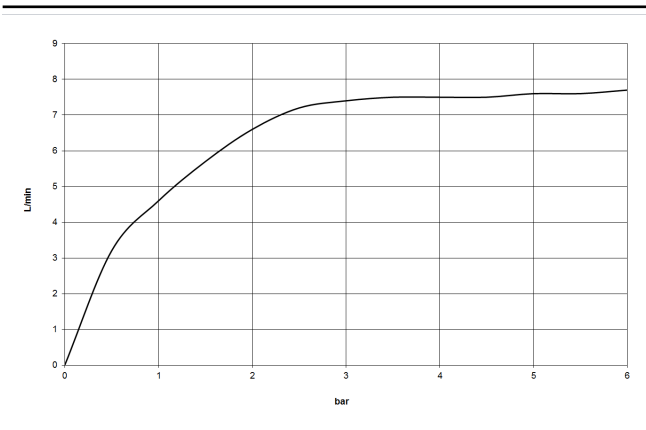

## Shower head - Champagne (22kt Gold)

TARA

28 505 979

Fits: TARA, LISSÉ, VAIA, META

- 155mm projection
- ball-joint pivotable through 18° (in any direction)
- Three or five settings: PURIFY RAIN, COMPACT SOFT FLOW, COMPACT AQUAPRESSURE FLOW, max. flow rate 7.6 l/min (at 3 bar)
- with anti-scale system
- spray head Ø 100mm
- rosette Ø 60 mm
- 1/2" connection
- This product can help a building meet the requirements of Green Building Rating Systems, e.g. LEED®, BREEAM®, DGNB

### Recommended miscellaneous

- Concealed wall elbow -** 35 085 970 90
- max. recess depth 163 mm
  - min. recess depth 90 mm

28 505 979

mm [inches]

Flow rate chart

28 505 979

### Spare parts list

No.	Item Number	Name	Quantity used	Delivery time
1	09 27 22 045-47	rosette	1	30
2	90 14 10 026 00 90	seal	1	2
3	09 11 03 011-47	connection	1	30
4	90 14 20 002 00 90	seal	1	2
5	09 11 01 191-47	cover	1	60
6	90 12 05 055 00-47	shower	1	60