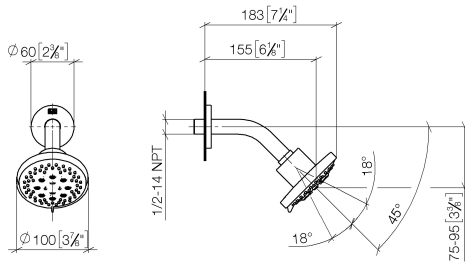

## Shower head - Champagne (22kt Gold)

TARA

28 505 979

Fits: TARA, LISSÉ, VAIA, META

- 155mm projection
- ball-joint pivotable through 18° (in any direction)
- Three or five settings: PURIFY RAIN, COMPACT SOFT FLOW, COMPACT AQUAPRESSURE FLOW, max. flow rate 7.6 l/min (at 3 bar)
- with anti-scale system
- spray head Ø 100mm
- rosette Ø 60 mm
- 1/2" connection
- This product can help a building meet the requirements of Green Building Rating Systems, e.g. LEED®, BREEAM®, DGNB

### Recommended miscellaneous

- Concealed wall elbow -** 35 085 970 90
- max. recess depth 163 mm
  - min. recess depth 90 mm

28 505 979

mm [inches]

Flow rate chart

28 505 979

### Spare parts list

No.	Item Number	Name	Quantity used	Delivery time
1	09 27 22 045-47	rosette	1	30
2	90 14 10 026 00 90	seal	1	2
3	09 11 03 011-47	connection	1	30
4	90 14 20 002 00 90	seal	1	2
5	09 11 01 191-47	cover	1	60
6	90 12 05 055 00-47	shower	1	60