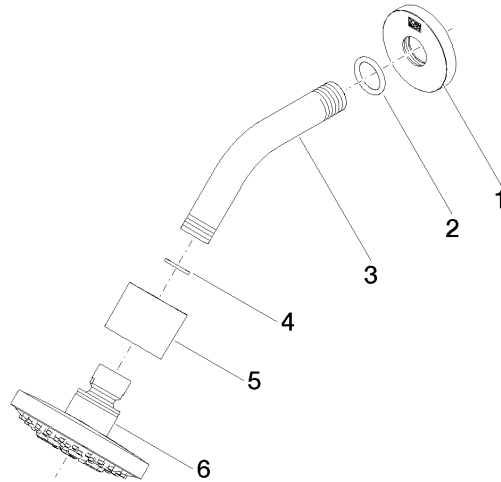

## Shower head - Champagne (22kt Gold)

TARA

28 505 979

Fits: TARA, LISSÉ, VAIA, META

- 155mm projection
- ball-joint pivotable through 18° (in any direction)
- Three or five settings: PURIFY RAIN, COMPACT SOFT FLOW, COMPACT AQUAPRESSURE FLOW, max. flow rate 7.6 l/min (at 3 bar)
- with anti-scale system
- spray head Ø 100mm
- rosette Ø 60 mm
- 1/2" connection
- This product can help a building meet the requirements of Green Building Rating Systems, e.g. LEED®, BREEAM®, DGNB

### Recommended miscellaneous

- Concealed wall elbow -** 35 085 970 90
- max. recess depth 163 mm
  - min. recess depth 90 mm

28 505 979

mm [inches]

Flow rate chart

28 505 979

### Spare parts list

No.	Item Number	Name	Quantity used	Delivery time
1	09 27 22 045-47	rosette	1	30
2	90 14 10 026 00 90	seal	1	2
3	09 11 03 011-47	connection	1	30
4	90 14 20 002 00 90	seal	1	2
5	09 11 01 191-47	cover	1	60
6	90 12 05 055 00-47	shower	1	60