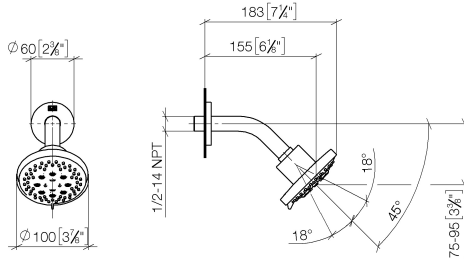

Shower head - Brushed Dark Platinum

TARA

28 505 979

Fits: TARA, LISSÉ, VAIA, META

- 155mm projection
- ball-joint pivotable through 18° (in any direction)
- Three or five settings: PURIFY RAIN, COMPACT SOFT FLOW, COMPACT AQUAPRESSURE FLOW, max. flow rate 7.6 l/min (at 3 bar)
- with anti-scale system
- spray head Ø 100mm
- rosette Ø 60 mm
- 1/2" connection
- This product can help a building meet the requirements of Green Building Rating Systems, e.g. LEED®, BREEAM®, DGNB

Recommended miscellaneous

- Concealed wall elbow -** 35 085 970 90
- max. recess depth 163 mm
 - min. recess depth 90 mm

28 505 979

mm [inches]

Flow rate chart

28 505 979

Spare parts list

No.	Item Number	Name	Quantity used	Delivery time
1	09 27 22 045-99	rosette	1	30
2	90 14 10 026 00 90	seal	1	2
3	09 11 03 011-99	connection	1	30
4	90 14 20 002 00 90	seal	1	2
5	09 11 01 191-99	cover	1	30
6	90 12 05 055 00-99	shower	1	30