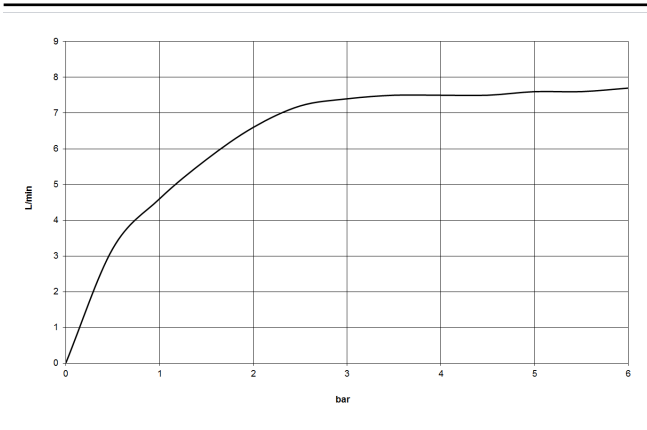

Shower head - Brushed Dark Platinum

TARA

28 505 979

Fits: TARA, LISSÉ, VAIA, META

- 155mm projection
- ball-joint pivotable through 18° (in any direction)
- Three or five settings: PURIFY RAIN, COMPACT SOFT FLOW, COMPACT AQUAPRESSURE FLOW, max. flow rate 7.6 l/min (at 3 bar)
- with anti-scale system
- spray head Ø 100mm
- rosette Ø 60 mm
- 1/2" connection
- This product can help a building meet the requirements of Green Building Rating Systems, e.g. LEED®, BREEAM®, DGNB

Recommended miscellaneous

- Concealed wall elbow -** 35 085 970 90
- max. recess depth 163 mm
 - min. recess depth 90 mm

28 505 979

mm [inches]

Flow rate chart

28 505 979

Spare parts list

No.	Item Number	Name	Quantity used	Delivery time
1	09 27 22 045-99	rosette	1	30
2	90 14 10 026 00 90	seal	1	2
3	09 11 03 011-99	connection	1	30
4	90 14 20 002 00 90	seal	1	2
5	09 11 01 191-99	cover	1	30
6	90 12 05 055 00-99	shower	1	30