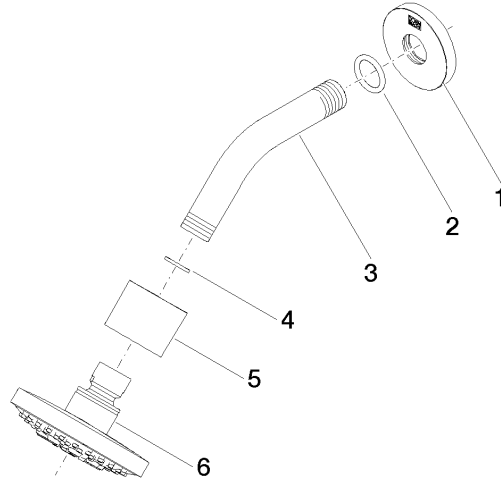

Shower head - Brushed Dark Platinum

TARA

28 505 979

Fits: TARA, LISSÉ, VAIA, META

- 155mm projection
- ball-joint pivotable through 18° (in any direction)
- Three or five settings: PURIFY RAIN, COMPACT SOFT FLOW, COMPACT AQUAPRESSURE FLOW, max. flow rate 7.6 l/min (at 3 bar)
- with anti-scale system
- spray head Ø 100mm
- rosette Ø 60 mm
- 1/2" connection
- This product can help a building meet the requirements of Green Building Rating Systems, e.g. LEED®, BREEAM®, DGNB

Recommended miscellaneous

- Concealed wall elbow -** 35 085 970 90
- max. recess depth 163 mm
 - min. recess depth 90 mm

28 505 979

mm [inches]

Flow rate chart

28 505 979

Spare parts list

No.	Item Number	Name	Quantity used	Delivery time
1	09 27 22 045-99	rosette	1	30
2	90 14 10 026 00 90	seal	1	2
3	09 11 03 011-99	connection	1	30
4	90 14 20 002 00 90	seal	1	2
5	09 11 01 191-99	cover	1	30
6	90 12 05 055 00-99	shower	1	30