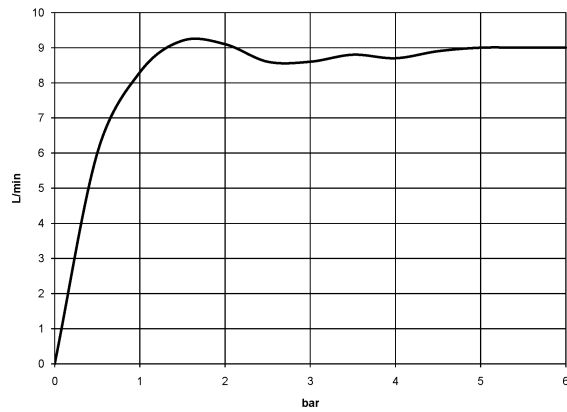

28 508 360

- 200mm projection
- ball-joint pivotable through 30°
- Three settings: PURIFY RAIN, COMPACT SOFT FLOW, COMPACT AQUAPRESSURE FLOW, max. flow rate 9 l/min (at 3 bar)
- with anti-scale system
- spray head Ø 94mm
- rosette Ø 55 mm
- 1/2" connection
- This product can help a building meet the requirements of Green Building Rating Systems, e.g. LEED®, BREEAM®, DGNB

Recommended miscellaneous

- Concealed wall elbow -** 35 085 970 90
- max. recess depth 163 mm
 - min. recess depth 90 mm

28 508 360

mm [inches]

Flow rate chart

28 508 360

Spare parts list

No.	Item Number	Name	Quantity used	Delivery time
1	09 27 35 003-06	rosette	1	10
2	90 14 10 026 00 90	seal	1	2
3	09 11 03 011-06	connection	1	10
4	04 12 11 120 00-06	shower	1	-