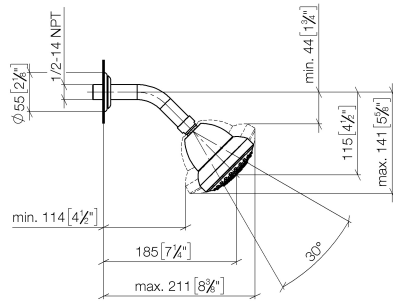

28 508 360

- 200mm projection
- ball-joint pivotable through 30°
- Three settings: PURIFY RAIN, COMPACT SOFT FLOW, COMPACT AQUAPRESSURE FLOW, max. flow rate 9 l/min (at 3 bar)
- with anti-scale system
- spray head Ø 94mm
- rosette Ø 55 mm
- 1/2" connection
- This product can help a building meet the requirements of Green Building Rating Systems, e.g. LEED®, BREEAM®, DGNB

Recommended miscellaneous

- Concealed wall elbow -** 35 085 970 90
- max. recess depth 163 mm
 - min. recess depth 90 mm

28 508 360

mm [inches]

Flow rate chart

28 508 360

Spare parts list

No.	Item Number	Name	Quantity used	Delivery time
1	09 27 35 003-06	rosette	1	10
2	90 14 10 026 00 90	seal	1	2
3	09 11 03 011-06	connection	1	10
4	04 12 11 120 00-06	shower	1	-