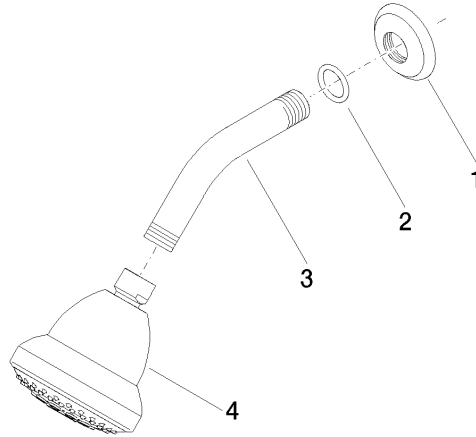

28 508 360

- 200mm projection
- ball-joint pivotable through 30°
- Three settings: PURIFY RAIN, COMPACT SOFT FLOW, COMPACT AQUAPRESSURE FLOW, max. flow rate 9 l/min (at 3 bar)
- with anti-scale system
- spray head Ø 94mm
- rosette Ø 55 mm
- 1/2" connection
- This product can help a building meet the requirements of Green Building Rating Systems, e.g. LEED®, BREEAM®, DGNB

Recommended miscellaneous

- Concealed wall elbow -** 35 085 970 90
- max. recess depth 163 mm
 - min. recess depth 90 mm

28 508 360

mm [inches]

Flow rate chart

28 508 360

Spare parts list

No.	Item Number	Name	Quantity used	Delivery time
1	09 27 35 003-06	rosette	1	10
2	90 14 10 026 00 90	seal	1	2
3	09 11 03 011-06	connection	1	10
4	04 12 11 120 00-06	shower	1	-