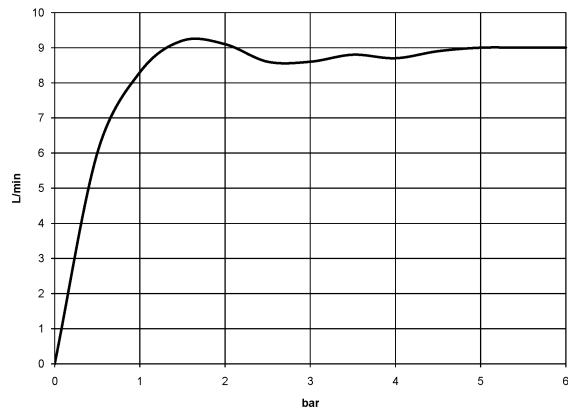

Shower head - Chrome

TARA

28 508 979

Fits: TARA, LISSÉ, VAIA, META

- 200mm projection
- ball-joint pivotable through 30°
- Three settings: PURIFY RAIN, COMPACT SOFT FLOW, COMPACT AQUAPRESSURE FLOW, max. flow rate 9 l/min (at 3 bar)
- with anti-scale system
- spray head Ø 92mm
- rosette Ø 55 mm
- 1/2" connection
- This product can help a building meet the requirements of Green Building Rating Systems, e.g. LEED®, BREEAM®, DGNB

Recommended miscellaneous

- Concealed wall elbow -** 35 085 970 90
- max. recess depth 163 mm
 - min. recess depth 90 mm

28 508 979

mm [inches]

Flow rate chart

28 508 979

Spare parts list

No.	Item Number	Name	Quantity used	Delivery time
1	09 27 22 019-00	rosette	1	10
2	90 14 10 026 00 90	seal	1	2
3	09 11 03 011-00	connection	1	10
4	04 12 11 110 00-00	shower	1	10