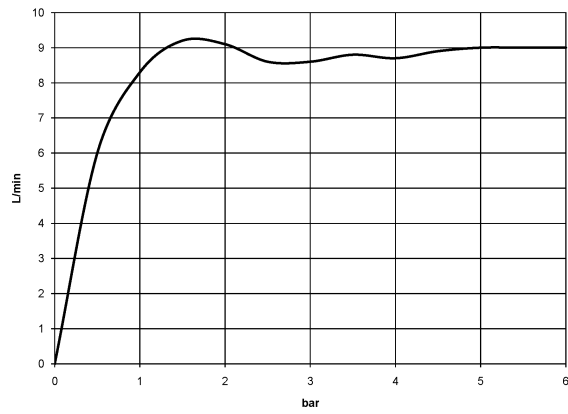

Recommended miscellaneous

- Concealed wall elbow -** 35 085 970 90
- max. recess depth 163 mm
  - min. recess depth 90 mm

28 508 979

mm [inches]

Flow rate chart

28 508 979

### Spare parts list

No.	Item Number	Name	Quantity used	Delivery time
1	09 27 22 019-08	rosette	1	40
2	90 14 10 026 00 90	seal	1	2
3	09 11 03 011-08	connection	1	40
4	04 12 11 110 00-08	shower	1	40