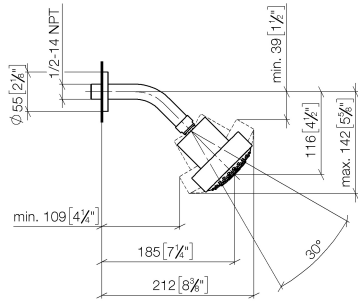

28 508 979

Fits: TARA, LISSÉ, VAIA, META

- 200mm projection
- ball-joint pivotable through 30°
- Three settings: PURIFY RAIN, COMPACT SOFT FLOW, COMPACT AQUAPRESSURE FLOW, max. flow rate 9 l/min (at 3 bar)
- with anti-scale system
- spray head Ø 92mm
- rosette Ø 55 mm
- 1/2" connection
- This product can help a building meet the requirements of Green Building Rating Systems, e.g. LEED®, BREEAM®, DGNB

	Platinum	28 508 979-08 0050
	Chrome	28 508 979-00 0050
	Brushed Platinum	28 508 979-06 0050
	Dark Chrome	28 508 979-19 0050
	Light Gold	28 508 979-26 0050
	Brushed Light Gold	28 508 979-27 0050
	Brushed Durabrass (23kt Gold)	28 508 979-28 0050
	Matte Black	28 508 979-33 0050
	Brushed Bronze	28 508 979-42 0050
	Brushed Champagne (22kt Gold)	28 508 979-46 0050
	Champagne (22kt Gold)	28 508 979-47 0050
	Brushed Chrome	28 508 979-93 0050
	Brushed Dark Platinum	28 508 979-99 0050

Recommended miscellaneous

- Concealed wall elbow -** 35 085 970 90
- max. recess depth 163 mm
  - min. recess depth 90 mm

28 508 979

mm [inches]

Flow rate chart

28 508 979

### Spare parts list

No.	Item Number	Name	Quantity used	Delivery time
1	09 27 22 019-08	rosette	1	40
2	90 14 10 026 00 90	seal	1	2
3	09 11 03 011-08	connection	1	40
4	04 12 11 110 00-08	shower	1	40