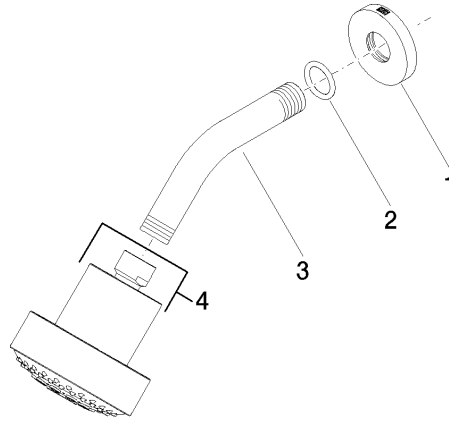

28 508 979

Fits: TARA, LISSÉ, VAIA, META

- 200mm projection
- ball-joint pivotable through 30°
- Three settings: PURIFY RAIN, COMPACT SOFT FLOW, COMPACT AQUAPRESSURE FLOW, max. flow rate 9 l/min (at 3 bar)
- with anti-scale system
- spray head Ø 92mm
- rosette Ø 55 mm
- 1/2" connection
- This product can help a building meet the requirements of Green Building Rating Systems, e.g. LEED®, BREEAM®, DGNB

Recommended miscellaneous

- Concealed wall elbow -** 35 085 970 90
- max. recess depth 163 mm
  - min. recess depth 90 mm

28 508 979

mm [inches]

Flow rate chart

28 508 979

### Spare parts list

No.	Item Number	Name	Quantity used	Delivery time
1	09 27 22 019-08	rosette	1	40
2	90 14 10 026 00 90	seal	1	2
3	09 11 03 011-08	connection	1	40
4	04 12 11 110 00-08	shower	1	40