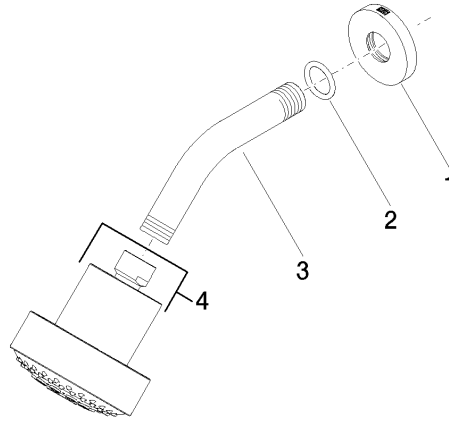

28 508 979

Fits: TARA, LISSÉ, VAIA, META

- 200mm projection
- ball-joint pivotable through 30°
- Three settings: PURIFY RAIN, COMPACT SOFT FLOW, COMPACT AQUAPRESSURE FLOW, max. flow rate 9 l/min (at 3 bar)
- with anti-scale system
- spray head Ø 92mm
- rosette Ø 55 mm
- 1/2" connection
- This product can help a building meet the requirements of Green Building Rating Systems, e.g. LEED®, BREEAM®, DGNB

Recommended miscellaneous

- Concealed wall elbow -** 35 085 970 90
- max. recess depth 163 mm
 - min. recess depth 90 mm

28 508 979

mm [inches]

Flow rate chart

Spare parts list

No.	Item Number	Name	Quantity used	Delivery time
1	09 27 22 019-19	rosette	1	20
2	90 14 10 026 00 90	seal	1	2
3	09 11 03 011-19	connection	1	20
4	04 12 11 110 00-19	shower	1	-