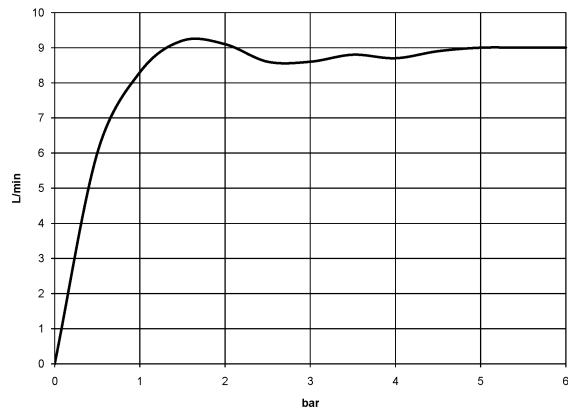

Recommended miscellaneous

- Concealed wall elbow -** 35 085 970 90
- max. recess depth 163 mm
 - min. recess depth 90 mm

28 508 979

mm [inches]

Flow rate chart

Spare parts list

No.	Item Number	Name	Quantity used	Delivery time
1	09 27 22 019-19	rosette	1	20
2	90 14 10 026 00 90	seal	1	2
3	09 11 03 011-19	connection	1	20
4	04 12 11 110 00-19	shower	1	-