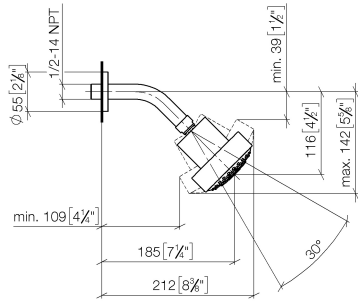

28 508 979

Fits: TARA, LISSÉ, VAIA, META

- 200mm projection
- ball-joint pivotable through 30°
- Three settings: PURIFY RAIN, COMPACT SOFT FLOW, COMPACT AQUAPRESSURE FLOW, max. flow rate 9 l/min (at 3 bar)
- with anti-scale system
- spray head Ø 92mm
- rosette Ø 55 mm
- 1/2" connection
- This product can help a building meet the requirements of Green Building Rating Systems, e.g. LEED®, BREEAM®, DGNB

	Dark Chrome	28 508 979-19 0050
	Chrome	28 508 979-00 0050
	Brushed Platinum	28 508 979-06 0050
	Platinum	28 508 979-08 0050
	Light Gold	28 508 979-26 0050
	Brushed Light Gold	28 508 979-27 0050
	Brushed Durabronze (23kt Gold)	28 508 979-28 0050
	Matte Black	28 508 979-33 0050
	Brushed Bronze	28 508 979-42 0050
	Brushed Champagne (22kt Gold)	28 508 979-46 0050
	Champagne (22kt Gold)	28 508 979-47 0050
	Brushed Chrome	28 508 979-93 0050
	Brushed Dark Platinum	28 508 979-99 0050

Recommended miscellaneous

- Concealed wall elbow -** 35 085 970 90
- max. recess depth 163 mm
 - min. recess depth 90 mm

28 508 979

mm [inches]

Flow rate chart

Spare parts list

No.	Item Number	Name	Quantity used	Delivery time
1	09 27 22 019-19	rosette	1	20
2	90 14 10 026 00 90	seal	1	2
3	09 11 03 011-19	connection	1	20
4	04 12 11 110 00-19	shower	1	-