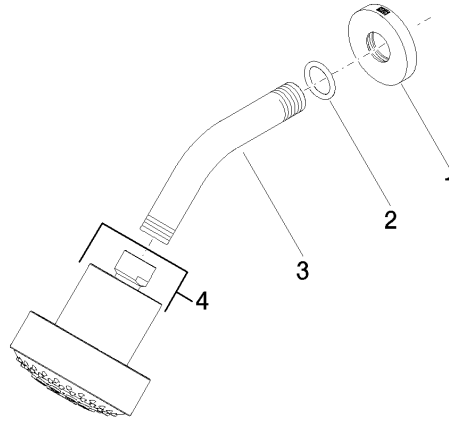

Shower head - Brushed Champagne (22kt Gold)

TARA

28 508 979

Fits: TARA, LISSÉ, VAIA, META

- 200mm projection
- ball-joint pivotable through 30°
- Three settings: PURIFY RAIN, COMPACT SOFT FLOW, COMPACT AQUAPRESSURE FLOW, max. flow rate 9 l/min (at 3 bar)
- with anti-scale system
- spray head Ø 92mm
- rosette Ø 55 mm
- 1/2" connection
- This product can help a building meet the requirements of Green Building Rating Systems, e.g. LEED®, BREEAM®, DGNB

Recommended miscellaneous

- Concealed wall elbow -** 35 085 970 90
- max. recess depth 163 mm
 - min. recess depth 90 mm

28 508 979

mm [inches]

Flow rate chart

28 508 979

Spare parts list

No.	Item Number	Name	Quantity used	Delivery time
1	09 27 22 019-46	rosette	1	30
2	90 14 10 026 00 90	seal	1	2
3	09 11 03 011-46	connection	1	30
4	04 12 11 110 00-46	shower	1	-