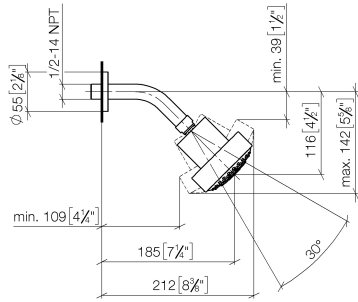

Shower head - Brushed Champagne (22kt Gold)

TARA

28 508 979

Fits: TARA, LISSÉ, VAIA, META

- 200mm projection
- ball-joint pivotable through 30°
- Three settings: PURIFY RAIN, COMPACT SOFT FLOW, COMPACT AQUAPRESSURE FLOW, max. flow rate 9 l/min (at 3 bar)
- with anti-scale system
- spray head Ø 92mm
- rosette Ø 55 mm
- 1/2" connection
- This product can help a building meet the requirements of Green Building Rating Systems, e.g. LEED®, BREEAM®, DGNB

	Brushed Champagne (22kt Gold)	28 508 979-46 0050
	Chrome	28 508 979-00 0050
	Brushed Platinum	28 508 979-06 0050
	Platinum	28 508 979-08 0050
	Dark Chrome	28 508 979-19 0050
	Light Gold	28 508 979-26 0050
	Brushed Light Gold	28 508 979-27 0050
	Brushed Durabrass (23kt Gold)	28 508 979-28 0050
	Matte Black	28 508 979-33 0050
	Brushed Bronze	28 508 979-42 0050
	Champagne (22kt Gold)	28 508 979-47 0050
	Brushed Chrome	28 508 979-93 0050
	Brushed Dark Platinum	28 508 979-99 0050

Recommended miscellaneous

- Concealed wall elbow -** 35 085 970 90
- max. recess depth 163 mm
 - min. recess depth 90 mm

28 508 979

mm [inches]

Flow rate chart

28 508 979

Spare parts list

No.	Item Number	Name	Quantity used	Delivery time
1	09 27 22 019-46	rosette	1	30
2	90 14 10 026 00 90	seal	1	2
3	09 11 03 011-46	connection	1	30
4	04 12 11 110 00-46	shower	1	-