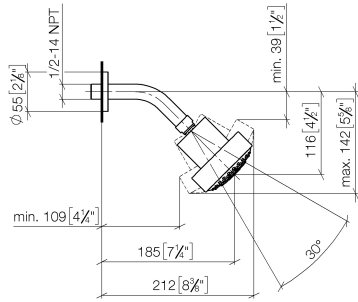

Shower head - Champagne (22kt Gold)

TARA

28 508 979

Fits: TARA, LISSÉ, VAIA, META

- 200mm projection
- ball-joint pivotable through 30°
- Three settings: PURIFY RAIN, COMPACT SOFT FLOW, COMPACT AQUAPRESSURE FLOW, max. flow rate 9 l/min (at 3 bar)
- with anti-scale system
- spray head Ø 92mm
- rosette Ø 55 mm
- 1/2" connection
- This product can help a building meet the requirements of Green Building Rating Systems, e.g. LEED®, BREEAM®, DGNB

	Champagne (22kt Gold)	28 508 979-47 0050
	Chrome	28 508 979-00 0050
	Brushed Platinum	28 508 979-06 0050
	Platinum	28 508 979-08 0050
	Dark Chrome	28 508 979-19 0050
	Light Gold	28 508 979-26 0050
	Brushed Light Gold	28 508 979-27 0050
	Brushed Durabronze (23kt Gold)	28 508 979-28 0050
	Matte Black	28 508 979-33 0050
	Brushed Bronze	28 508 979-42 0050
	Brushed Champagne (22kt Gold)	28 508 979-46 0050
	Brushed Chrome	28 508 979-93 0050
	Brushed Dark Platinum	28 508 979-99 0050

Recommended miscellaneous

- Concealed wall elbow -** 35 085 970 90
- max. recess depth 163 mm
 - min. recess depth 90 mm

28 508 979

mm [inches]

Flow rate chart

28 508 979

Spare parts list

No.	Item Number	Name	Quantity used	Delivery time
1	09 27 22 019-47	rosette	1	30
2	90 14 10 026 00 90	seal	1	2
3	09 11 03 011-47	connection	1	30
4	04 12 11 110 00-47	shower	1	-