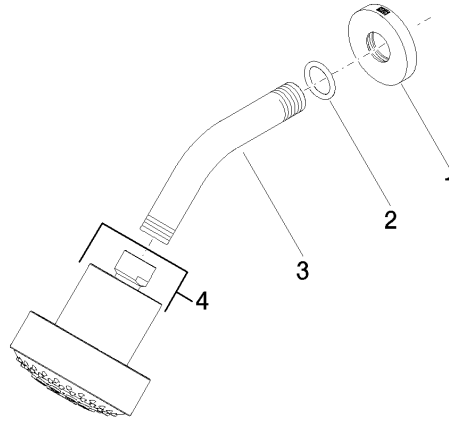

Shower head - Champagne (22kt Gold)

TARA

28 508 979

Fits: TARA, LISSÉ, VAIA, META

- 200mm projection
- ball-joint pivotable through 30°
- Three settings: PURIFY RAIN, COMPACT SOFT FLOW, COMPACT AQUAPRESSURE FLOW, max. flow rate 9 l/min (at 3 bar)
- with anti-scale system
- spray head Ø 92mm
- rosette Ø 55 mm
- 1/2" connection
- This product can help a building meet the requirements of Green Building Rating Systems, e.g. LEED®, BREEAM®, DGNB

Recommended miscellaneous

- Concealed wall elbow -** 35 085 970 90
- max. recess depth 163 mm
 - min. recess depth 90 mm

28 508 979

mm [inches]

Flow rate chart

28 508 979

Spare parts list

No.	Item Number	Name	Quantity used	Delivery time
1	09 27 22 019-47	rosette	1	30
2	90 14 10 026 00 90	seal	1	2
3	09 11 03 011-47	connection	1	30
4	04 12 11 110 00-47	shower	1	-