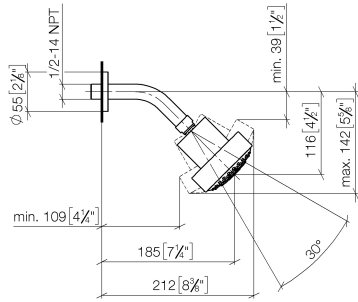

Shower head - Brushed Dark Platinum

TARA

28 508 979

Fits: TARA, LISSÉ, VAIA, META

- 200mm projection
- ball-joint pivotable through 30°
- Three settings: PURIFY RAIN, COMPACT SOFT FLOW, COMPACT AQUAPRESSURE FLOW, max. flow rate 9 l/min (at 3 bar)
- with anti-scale system
- spray head Ø 92mm
- rosette Ø 55 mm
- 1/2" connection
- This product can help a building meet the requirements of Green Building Rating Systems, e.g. LEED®, BREEAM®, DGNB

	Brushed Dark Platinum	28 508 979-99 0050
	Chrome	28 508 979-00 0050
	Brushed Platinum	28 508 979-06 0050
	Platinum	28 508 979-08 0050
	Dark Chrome	28 508 979-19 0050
	Light Gold	28 508 979-26 0050
	Brushed Light Gold	28 508 979-27 0050
	Brushed Durabronze (23kt Gold)	28 508 979-28 0050
	Matte Black	28 508 979-33 0050
	Brushed Bronze	28 508 979-42 0050
	Brushed Champagne (22kt Gold)	28 508 979-46 0050
	Champagne (22kt Gold)	28 508 979-47 0050
	Brushed Chrome	28 508 979-93 0050

Recommended miscellaneous

- Concealed wall elbow -** 35 085 970 90
- max. recess depth 163 mm
 - min. recess depth 90 mm

28 508 979

mm [inches]

Flow rate chart

28 508 979

Spare parts list

No.	Item Number	Name	Quantity used	Delivery time
1	09 27 22 019-99	rosette	1	30
2	90 14 10 026 00 90	seal	1	2
3	09 11 03 011-99	connection	1	30
4	04 12 11 110 00-99	shower	1	-