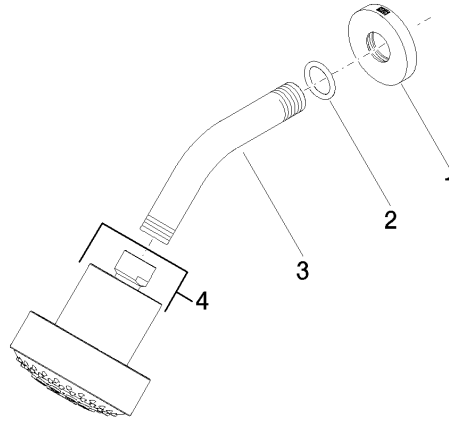

Shower head - Brushed Dark Platinum

TARA

28 508 979

Fits: TARA, LISSÉ, VAIA, META

- 200mm projection
- ball-joint pivotable through 30°
- Three settings: PURIFY RAIN, COMPACT SOFT FLOW, COMPACT AQUAPRESSURE FLOW, max. flow rate 9 l/min (at 3 bar)
- with anti-scale system
- spray head Ø 92mm
- rosette Ø 55 mm
- 1/2" connection
- This product can help a building meet the requirements of Green Building Rating Systems, e.g. LEED®, BREEAM®, DGNB

Recommended miscellaneous

- Concealed wall elbow -** 35 085 970 90
- max. recess depth 163 mm
 - min. recess depth 90 mm

28 508 979

mm [inches]

Flow rate chart

28 508 979

Spare parts list

No.	Item Number	Name	Quantity used	Delivery time
1	09 27 22 019-99	rosette	1	30
2	90 14 10 026 00 90	seal	1	2
3	09 11 03 011-99	connection	1	30
4	04 12 11 110 00-99	shower	1	-