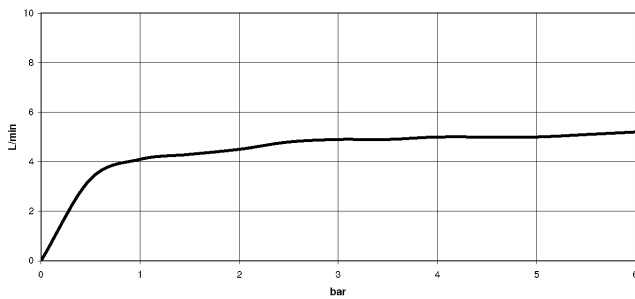

Body spray without volume control FlowReduce - Brushed Light Gold

IMO

28 518 782

Fits: IMO, MEM, CL.1, CYO

- spray head Ø 55mm
- ball-joint pivotable through 25° (in any direction)
- rain flow
- anti-scale system
- rosette 60 x 60 mm
- 1/2" connection
- max. flow 5 l/min
- WRAS 1809018
- This product can help a building meet the requirements of Green Building Rating Systems, e.g. LEED®, BREEAM®, DGNB

Recommended miscellaneous

Concealed wall elbow -

35 085 970 90

- min. recess depth 90 mm
- max. recess depth 163 mm

28 518 782

mm [inches]

Flow rate chart

Trajectory diagram