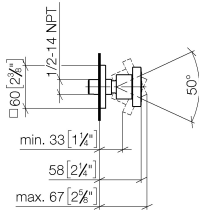

Body spray without volume control FlowReduce - Brushed Light Gold

IMO

28 518 782

Fits: IMO, MEM, CL.1, CYO

- spray head Ø 55mm
- ball-joint pivotable through 25° (in any direction)
- rain flow
- anti-scale system
- rosette 60 x 60 mm
- 1/2" connection
- max. flow 5 l/min
- WRAS 1809018
- This product can help a building meet the requirements of Green Building Rating Systems, e.g. LEED®, BREEAM®, DGNB

Recommended miscellaneous

Concealed wall elbow -

35 085 970 90

- min. recess depth 90 mm
- max. recess depth 163 mm

28 518 782

mm [inches]

Flow rate chart

Trajectory diagram