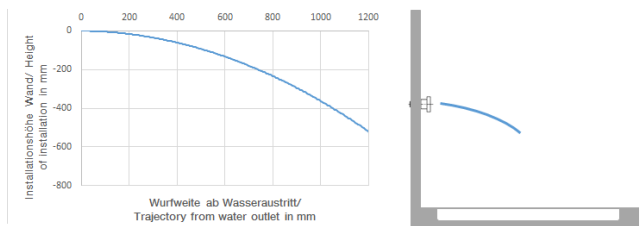

Body spray without volume control FlowReduce - Brushed Light Gold

IMO

28 518 782

Fits: IMO, MEM, CL.1, CYO

- spray head Ø 55mm
- ball-joint pivotable through 25° (in any direction)
- rain flow
- anti-scale system
- rosette 60 x 60 mm
- 1/2" connection
- max. flow 5 l/min
- WRAS 1809018
- This product can help a building meet the requirements of Green Building Rating Systems, e.g. LEED®, BREEAM®, DGNB

Recommended miscellaneous

Concealed wall elbow -

35 085 970 90

- min. recess depth 90 mm
- max. recess depth 163 mm

28 518 782

mm [inches]

Flow rate chart

Trajectory diagram

Codes & Standards

DIN 4109

ISO 3822

Scottish Water
Byelaws

UK Water Supply
Regulations

Ü-Zeichen

Body spray without volume control FlowReduce - Brushed Light Gold

IMO