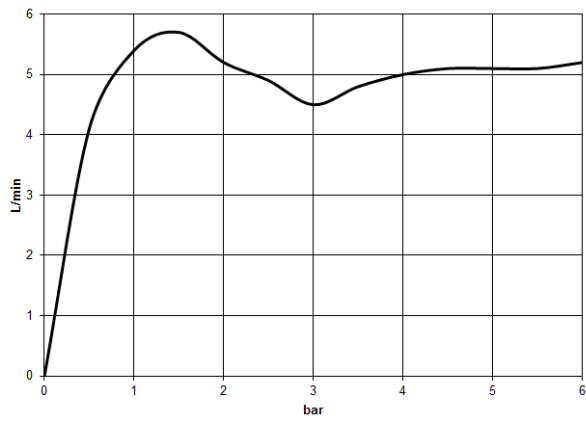

**Body spray without volume control - Brushed Light Gold**

IMO

28 518 782

- spray head Ø 55mm
- ball-joint pivotable through 25° (in any direction)
- rain flow
- anti-scale system
- rosette 60 x 60 mm
- 1/2" connection
- max. flow 5 l/min
- This product can help a building meet the requirements of Green Building Rating Systems, e.g. LEED®, BREEAM®, DGNB

**Recommended miscellaneous**

**Concealed wall elbow -**

35 085 970 90

- min. recess depth mm
- max. recess depth mm

28 518 782

mm [inches]

Flow rate chart

28 518 782