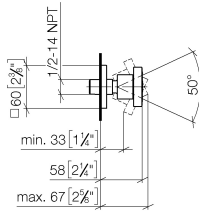

**Body spray without volume control - Brushed Light Gold**

IMO

28 518 782

- spray head Ø 55mm
- ball-joint pivotable through 25° (in any direction)
- rain flow
- anti-scale system
- rosette 60 x 60 mm
- 1/2" connection
- max. flow 5 l/min
- This product can help a building meet the requirements of Green Building Rating Systems, e.g. LEED®, BREEAM®, DGNB

**Recommended miscellaneous**

**Concealed wall elbow -**

35 085 970 90

- min. recess depth mm
- max. recess depth mm

28 518 782

mm [inches]

Flow rate chart

28 518 782