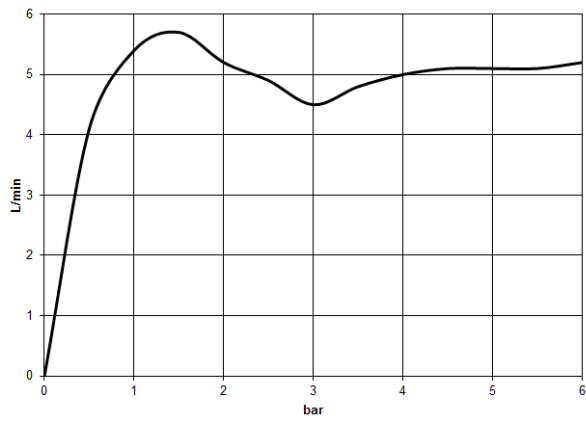

Body spray without volume control - Brushed Champagne (22kt Gold)

IMO

28 518 782

- spray head Ø 55mm
- ball-joint pivotable through 25° (in any direction)
- rain flow
- anti-scale system
- rosette 60 x 60 mm
- 1/2" connection
- max. flow 5 l/min
- WRAS
- This product can help a building meet the requirements of Green Building Rating Systems, e.g. LEED®, BREEAM®, DGNB

Recommended miscellaneous

- Concealed wall elbow -** 35 085 970 90
- max. recess depth 163 mm
 - min. recess depth 90 mm

28 518 782

mm [inches]

Flow rate chart

28 518 782