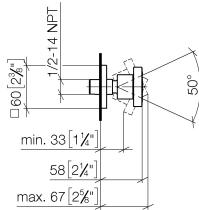

Body spray without volume control - Brushed Champagne (22kt Gold)

IMO

28 518 782

- spray head Ø 55mm
- ball-joint pivotable through 25° (in any direction)
- rain flow
- anti-scale system
- rosette 60 x 60 mm
- 1/2" connection
- max. flow 5 l/min
- WRAS
- This product can help a building meet the requirements of Green Building Rating Systems, e.g. LEED®, BREEAM®, DGNB

Fits: IMO, MEM, CL.1, CYO

	Brushed Champagne (22kt Gold)	28 518 782-46 0050
	Chrome	28 518 782-00 0050
	Brushed Platinum	28 518 782-06 0050
	Platinum	28 518 782-08 0050
	Dark Chrome	28 518 782-19 0050
	Brushed Light Gold	28 518 782-27 0050
	Brushed Light Gold	28 518 782-27
	Brushed Durabrass (23kt Gold)	28 518 782-28 0050
	Matte Black	28 518 782-33 0050
	Champagne (22kt Gold)	28 518 782-47 0050
	Brushed Chrome	28 518 782-93 0050
	Brushed Dark Platinum	28 518 782-99 0050

Recommended miscellaneous

- Concealed wall elbow -** 35 085 970 90
- max. recess depth 163 mm
 - min. recess depth 90 mm

28 518 782

mm [inches]

Flow rate chart

28 518 782