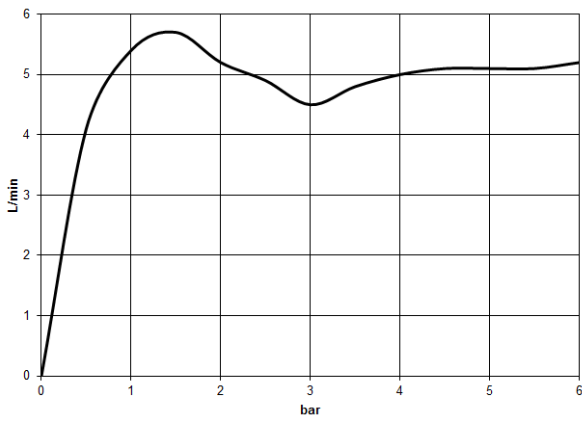

Body spray without volume control - Dark Chrome

TARA

28 518 979

- spray head Ø 55mm
- ball-joint pivotable through 25° (in any direction)
- HORIZONTAL RAIN, max. flow rate 5 l/min (at 3 bar)
- with anti-scale system
- rosette Ø 55 mm
- 1/2" connection
- This product can help a building meet the requirements of Green Building Rating Systems, e.g. LEED®, BREEAM®, DGNB

Recommended miscellaneous

- Concealed wall elbow -** 35 085 970 90
- max. recess depth 163 mm
 - min. recess depth 90 mm

28 518 979

mm [inches]

Flow rate chart

28 518 979

Product version from 7/1/2022

Body spray without volume control - Dark Chrome

TARA

28 518 979

Spare parts list

Product version from 7/1/2022

No.	Item Number	Name	Quantity used	Delivery time
	90 14 10 026 00 90	seal	9	2