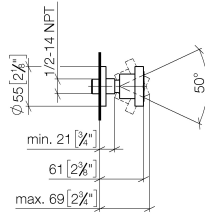

Body spray without volume control - Dark Chrome

TARA

28 518 979

- spray head Ø 55mm
- ball-joint pivotable through 25° (in any direction)
- HORIZONTAL RAIN, max. flow rate 5 l/min (at 3 bar)
- with anti-scale system
- rosette Ø 55 mm
- 1/2" connection
- This product can help a building meet the requirements of Green Building Rating Systems, e.g. LEED®, BREEAM®, DGNB

Fits: TARA, LISSÉ, VAIA, META

	Dark Chrome	28 518 979-19 0050
	Chrome	28 518 979-00 0050
	Brushed Platinum	28 518 979-06 0050
	Platinum	28 518 979-08 0050
	Light Gold	28 518 979-26 0050
	Brushed Light Gold	28 518 979-27 0050
	Brushed Durabronze (23kt Gold)	28 518 979-28 0050
	Matte Black	28 518 979-33 0050
	Brushed Bronze	28 518 979-42 0050
	Brushed Champagne (22kt Gold)	28 518 979-46 0050
	Champagne (22kt Gold)	28 518 979-47 0050
	Brushed Chrome	28 518 979-93 0050
	Brushed Dark Platinum	28 518 979-99 0050

Recommended miscellaneous

- Concealed wall elbow -** 35 085 970 90
- max. recess depth 163 mm
 - min. recess depth 90 mm

28 518 979

mm [inches]

Flow rate chart

28 518 979

Product version from 7/1/2022

Body spray without volume control - Dark Chrome

TARA

28 518 979

Spare parts list

Product version from 7/1/2022

No.	Item Number	Name	Quantity used	Delivery time
	90 14 10 026 00 90	seal	9	2