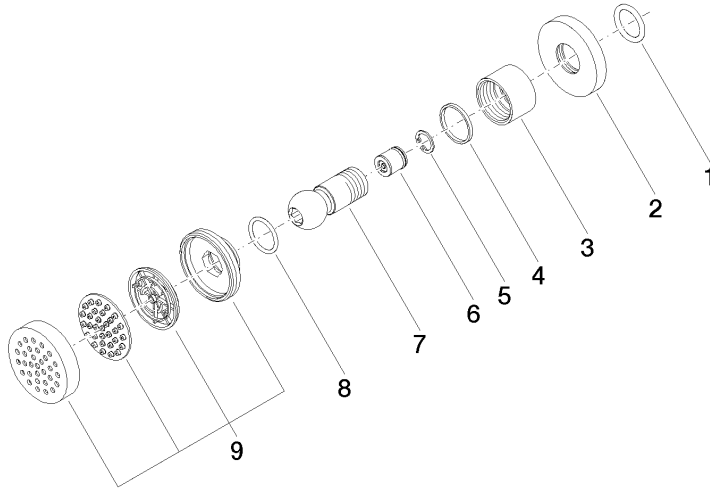

Body spray without volume control - Dark Chrome

TARA

28 518 979

- spray head Ø 55mm
- ball-joint pivotable through 25° (in any direction)
- HORIZONTAL RAIN, max. flow rate 5 l/min (at 3 bar)
- with anti-scale system
- rosette Ø 55 mm
- 1/2" connection
- This product can help a building meet the requirements of Green Building Rating Systems, e.g. LEED®, BREEAM®, DGNB

Fits: TARA, LISSÉ, VAIA, META

	Dark Chrome	28 518 979-19 0050
	Chrome	28 518 979-00 0050
	Brushed Platinum	28 518 979-06 0050
	Platinum	28 518 979-08 0050
	Light Gold	28 518 979-26 0050
	Brushed Light Gold	28 518 979-27 0050
	Brushed Durabronze (23kt Gold)	28 518 979-28 0050
	Matte Black	28 518 979-33 0050
	Brushed Bronze	28 518 979-42 0050
	Brushed Champagne (22kt Gold)	28 518 979-46 0050
	Champagne (22kt Gold)	28 518 979-47 0050
	Brushed Chrome	28 518 979-93 0050
	Brushed Dark Platinum	28 518 979-99 0050

Recommended miscellaneous

- Concealed wall elbow -** 35 085 970 90
- max. recess depth 163 mm
 - min. recess depth 90 mm

28 518 979

mm [inches]

Flow rate chart

28 518 979

Product version from 7/1/2022

Body spray without volume control - Dark Chrome

TARA

28 518 979

Spare parts list

Product version from 7/1/2022

No.	Item Number	Name	Quantity used	Delivery time
	90 14 10 026 00 90	seal	9	2