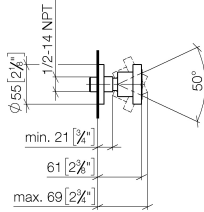

28 518 979 Product version from 7/1/2022

- spray head Ø 55mm
- ball-joint pivotable through 25° (in any direction)
- HORIZONTAL RAIN, max. flow rate 5 l/min (at 3 bar)
- with anti-scale system
- rosette Ø 55 mm
- 1/2" connection
- This product can help a building meet the requirements of Green Building Rating Systems, e.g. LEED®, BREEAM®, DGNB

Fits: TARA, LISSÉ, VAIA, META

	Light Gold	28 518 979-26 0050
	Chrome	28 518 979-00 0050
	Brushed Platinum	28 518 979-06 0050
	Platinum	28 518 979-08 0050
	Dark Chrome	28 518 979-19 0050
	Brushed Light Gold	28 518 979-27 0050
	Brushed Durabrass (23kt Gold)	28 518 979-28 0050
	Matte Black	28 518 979-33 0050
	Brushed Bronze	28 518 979-42 0050
	Brushed Champagne (22kt Gold)	28 518 979-46 0050
	Champagne (22kt Gold)	28 518 979-47 0050
	Brushed Chrome	28 518 979-93 0050
	Brushed Dark Platinum	28 518 979-99 0050

28 518 979 Product version from 7/1/2022

mm [inches]

Flow rate chart

28 518 979 Product version from 7/1/2022

Parts for other finishes can be found here: [Chrome](#)

Spare parts list

No.	Item Number	Name	Quantity used	Delivery time
1	90 14 10 026 00 90	seal	1	2
2	09 27 22 019-26	rosette	1	60
3	09 23 30 026-26	nut	1	60
4	09 14 15 010 90	ring	1	2
5	09 16 01 014 90	ring	1	2
6	09 23 01 048 90	back-flow preventer	1	2
7	09 21 40 016-26	connection	1	60
8	09 14 10 015 90	seal	1	2
9	90 12 05 027 00-26	casing (completely)	1	30