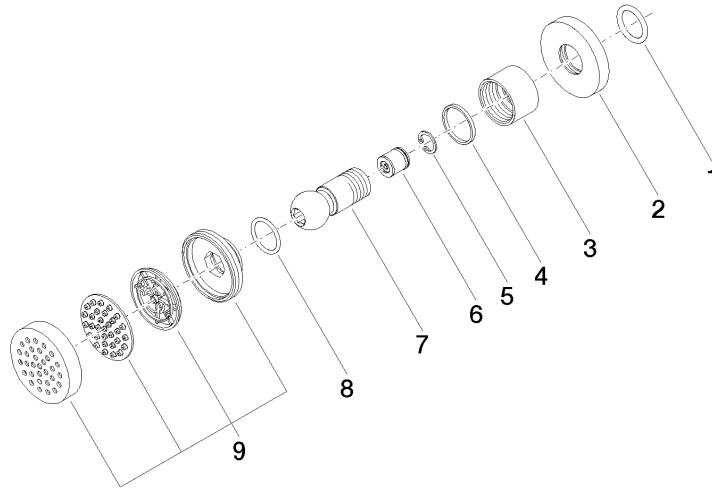

28 518 979 Product version from 7/1/2022

- spray head Ø 55mm
- ball-joint pivotable through 25° (in any direction)
- HORIZONTAL RAIN, max. flow rate 5 l/min (at 3 bar)
- with anti-scale system
- rosette Ø 55 mm
- 1/2" connection
- This product can help a building meet the requirements of Green Building Rating Systems, e.g. LEED®, BREEAM®, DGNB

Fits: TARA, LISSÉ, VAIA, META

	Light Gold	28 518 979-26 0050
	Chrome	28 518 979-00 0050
	Brushed Platinum	28 518 979-06 0050
	Platinum	28 518 979-08 0050
	Dark Chrome	28 518 979-19 0050
	Brushed Light Gold	28 518 979-27 0050
	Brushed Durabrass (23kt Gold)	28 518 979-28 0050
	Matte Black	28 518 979-33 0050
	Brushed Bronze	28 518 979-42 0050
	Brushed Champagne (22kt Gold)	28 518 979-46 0050
	Champagne (22kt Gold)	28 518 979-47 0050
	Brushed Chrome	28 518 979-93 0050
	Brushed Dark Platinum	28 518 979-99 0050

28 518 979 Product version from 7/1/2022

mm [inches]

Flow rate chart

28 518 979 Product version from 7/1/2022

Parts for other finishes can be found here: [Chrome](#)

Spare parts list

No.	Item Number	Name	Quantity used	Delivery time
1	90 14 10 026 00 90	seal	1	2
2	09 27 22 019-26	rosette	1	60
3	09 23 30 026-26	nut	1	60
4	09 14 15 010 90	ring	1	2
5	09 16 01 014 90	ring	1	2
6	09 23 01 048 90	back-flow preventer	1	2
7	09 21 40 016-26	connection	1	60
8	09 14 10 015 90	seal	1	2
9	90 12 05 027 00-26	casing (completely)	1	30