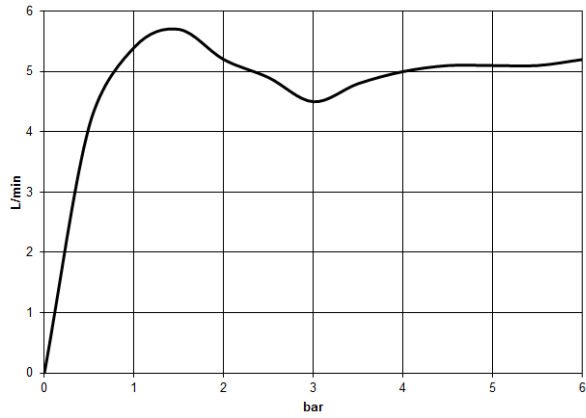

28 518 979 Product version from 7/1/2022

- spray head Ø 55mm
- ball-joint pivotable through 25° (in any direction)
- HORIZONTAL RAIN, max. flow rate 5 l/min (at 3 bar)
- with anti-scale system
- rosette Ø 55 mm
- 1/2" connection
- This product can help a building meet the requirements of Green Building Rating Systems, e.g. LEED®, BREEAM®, DGNB

Fits: TARA, LISSÉ, VAIA, META

	Light Gold	28 518 979-26 0050
	Chrome	28 518 979-00 0050
	Brushed Platinum	28 518 979-06 0050
	Platinum	28 518 979-08 0050
	Dark Chrome	28 518 979-19 0050
	Brushed Light Gold	28 518 979-27 0050
	Brushed Durabrass (23kt Gold)	28 518 979-28 0050
	Matte Black	28 518 979-33 0050
	Brushed Bronze	28 518 979-42 0050
	Brushed Champagne (22kt Gold)	28 518 979-46 0050
	Champagne (22kt Gold)	28 518 979-47 0050
	Brushed Chrome	28 518 979-93 0050
	Brushed Dark Platinum	28 518 979-99 0050

28 518 979 Product version from 7/1/2022

mm [inches]

Flow rate chart

28 518 979 Product version from 7/1/2022

Parts for other finishes can be found here: [Chrome](#)

Spare parts list

No.	Item Number	Name	Quantity used	Delivery time
1	90 14 10 026 00 90	seal	1	2
2	09 27 22 019-26	rosette	1	60
3	09 23 30 026-26	nut	1	60
4	09 14 15 010 90	ring	1	2
5	09 16 01 014 90	ring	1	2
6	09 23 01 048 90	back-flow preventer	1	2
7	09 21 40 016-26	connection	1	60
8	09 14 10 015 90	seal	1	2
9	90 12 05 027 00-26	casing (completely)	1	30