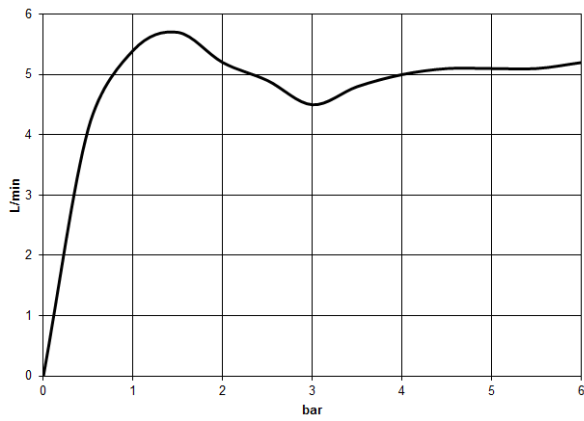

Body spray without volume control - Brushed Light Gold

TARA

28 518 979

- spray head Ø 55mm
- ball-joint pivotable through 25° (in any direction)
- HORIZONTAL RAIN, max. flow rate 5 l/min (at 3 bar)
- with anti-scale system
- rosette Ø 55 mm
- 1/2" connection
- This product can help a building meet the requirements of Green Building Rating Systems, e.g. LEED®, BREEAM®, DGNB

Fits: TARA, LISSÉ, VAIA, META

	Brushed Light Gold	28 518 979-27 0050
	Chrome	28 518 979-00 0050
	Brushed Platinum	28 518 979-06 0050
	Platinum	28 518 979-08 0050
	Dark Chrome	28 518 979-19 0050
	Light Gold	28 518 979-26 0050
	Brushed Durabronze (23kt Gold)	28 518 979-28 0050
	Matte Black	28 518 979-33 0050
	Brushed Bronze	28 518 979-42 0050
	Brushed Champagne (22kt Gold)	28 518 979-46 0050
	Champagne (22kt Gold)	28 518 979-47 0050
	Brushed Chrome	28 518 979-93 0050
	Brushed Dark Platinum	28 518 979-99 0050

28 518 979

mm [inches]

Flow rate chart

28 518 979

Product version from 7/1/2022

Parts for other
finishes can be found
here: [Chrome](#)

Body spray without volume control - Brushed Light Gold

TARA