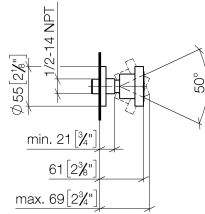

Body spray without volume control - Brushed Light Gold

TARA

28 518 979

- spray head Ø 55mm
- ball-joint pivotable through 25° (in any direction)
- HORIZONTAL RAIN, max. flow rate 5 l/min (at 3 bar)
- with anti-scale system
- rosette Ø 55 mm
- 1/2" connection
- This product can help a building meet the requirements of Green Building Rating Systems, e.g. LEED®, BREEAM®, DGNB

Fits: TARA, LISSÉ, VAIA, META

	Brushed Light Gold	28 518 979-27 0050
	Chrome	28 518 979-00 0050
	Brushed Platinum	28 518 979-06 0050
	Platinum	28 518 979-08 0050
	Dark Chrome	28 518 979-19 0050
	Light Gold	28 518 979-26 0050
	Brushed Durabronze (23kt Gold)	28 518 979-28 0050
	Matte Black	28 518 979-33 0050
	Brushed Bronze	28 518 979-42 0050
	Brushed Champagne (22kt Gold)	28 518 979-46 0050
	Champagne (22kt Gold)	28 518 979-47 0050
	Brushed Chrome	28 518 979-93 0050
	Brushed Dark Platinum	28 518 979-99 0050

28 518 979

mm [inches]

Flow rate chart

28 518 979

Product version from 7/1/2022

Parts for other
finishes can be found
here: [Chrome](#)

Body spray without volume control - Brushed Light Gold

TARA