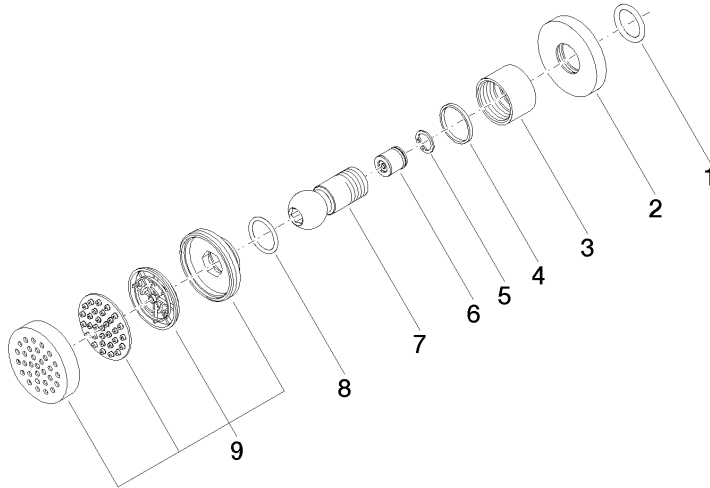

Body spray without volume control - Brushed Light Gold

TARA

28 518 979

- spray head Ø 55mm
- ball-joint pivotable through 25° (in any direction)
- HORIZONTAL RAIN, max. flow rate 5 l/min (at 3 bar)
- with anti-scale system
- rosette Ø 55 mm
- 1/2" connection
- This product can help a building meet the requirements of Green Building Rating Systems, e.g. LEED®, BREEAM®, DGNB

Fits: TARA, LISSÉ, VAIA, META

	Brushed Light Gold	28 518 979-27 0050
	Chrome	28 518 979-00 0050
	Brushed Platinum	28 518 979-06 0050
	Platinum	28 518 979-08 0050
	Dark Chrome	28 518 979-19 0050
	Light Gold	28 518 979-26 0050
	Brushed Durabronze (23kt Gold)	28 518 979-28 0050
	Matte Black	28 518 979-33 0050
	Brushed Bronze	28 518 979-42 0050
	Brushed Champagne (22kt Gold)	28 518 979-46 0050
	Champagne (22kt Gold)	28 518 979-47 0050
	Brushed Chrome	28 518 979-93 0050
	Brushed Dark Platinum	28 518 979-99 0050

28 518 979

mm [inches]

Flow rate chart

28 518 979

Product version from 7/1/2022

Parts for other
finishes can be found
here: [Chrome](#)

Body spray without volume control - Brushed Light Gold

TARA

28 518 979

Spare parts list

Product version from 7/1/2022

No.	Item Number	Name	Quantity used	Delivery time
	90 14 10 026 00 90	seal	9	2