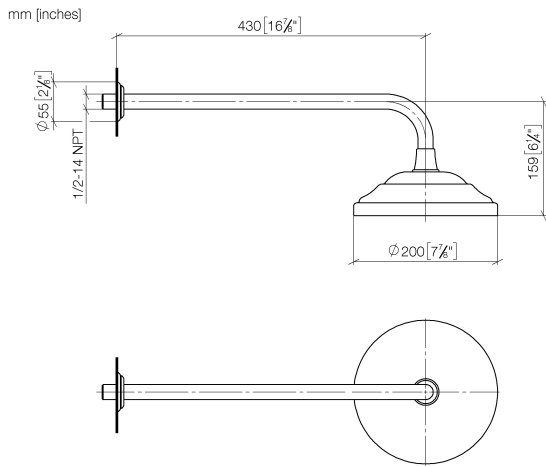

28 545 977

- 435mm projection
- rain shower Ø 200 mm
- PURE RAIN, max. flow rate 14 l/min (at 3 bar)
- rosette Ø 55 mm
- 1/2" connection
- with anti-scale system
- This product can help a building meet the requirements of Green Building Rating Systems, e.g. LEED®, BREEAM®, DGNB

| | | |
|---|--------------------------------|--------------------|
|  | Durabronss (23kt Gold) | 28 545 977-09 0050 |
|  | Chrome | 28 545 977-00 0050 |
|  | Brushed Platinum | 28 545 977-06 0050 |
|  | Platinum | 28 545 977-08 0050 |
|  | Brushed Durabronss (23kt Gold) | 28 545 977-28 0050 |
|  | Brushed Dark Platinum | 28 545 977-99 0050 |

28 545 977

Flow rate chart

28 545 977

Parts for other finishes can be found here: [Chrome](#)

Spare parts list

| No. | Item Number | Name | Quantity used | Delivery time |
|-----|--------------------|------------|---------------|---------------|
| 1 | 09 27 35 003-09 | rosette | 1 | 40 |
| 2 | 90 14 10 026 00 90 | seal | 1 | 2 |
| 3 | 09 11 03 017-09 | connection | 1 | 40 |
| 4 | 90 12 05 038 20-09 | shower | 1 | 40 |