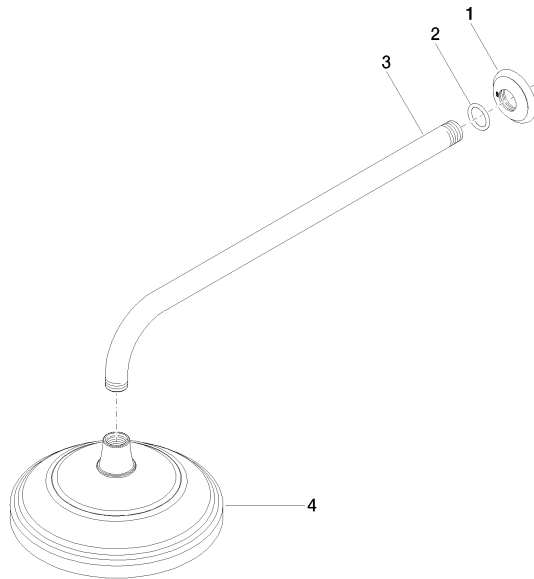

28 545 977

- 435mm projection
- rain shower Ø 200 mm
- PURE RAIN, max. flow rate 14 l/min (at 3 bar)
- rosette Ø 55 mm
- 1/2" connection
- with anti-scale system
- This product can help a building meet the requirements of Green Building Rating Systems, e.g. LEED®, BREEAM®, DGNB

| | | |
|---|--------------------------------|--------------------|
|  | Durabronss (23kt Gold) | 28 545 977-09 0050 |
|  | Chrome | 28 545 977-00 0050 |
|  | Brushed Platinum | 28 545 977-06 0050 |
|  | Platinum | 28 545 977-08 0050 |
|  | Brushed Durabronss (23kt Gold) | 28 545 977-28 0050 |
|  | Brushed Dark Platinum | 28 545 977-99 0050 |

28 545 977

Flow rate chart

28 545 977

Parts for other finishes can be found here: [Chrome](#)

Spare parts list

| No. | Item Number | Name | Quantity used | Delivery time |
|-----|--------------------|------------|---------------|---------------|
| 1 | 09 27 35 003-09 | rosette | 1 | 40 |
| 2 | 90 14 10 026 00 90 | seal | 1 | 2 |
| 3 | 09 11 03 017-09 | connection | 1 | 40 |
| 4 | 90 12 05 038 20-09 | shower | 1 | 40 |