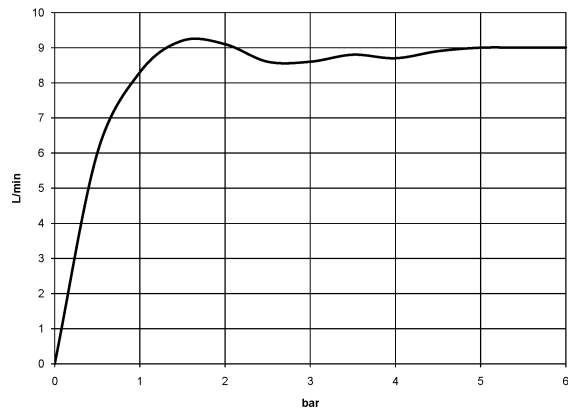

28 545 977

- 435mm projection
- rain shower Ø 200 mm
- PURE RAIN, max. flow rate 14 l/min (at 3 bar)
- rosette Ø 55 mm
- 1/2" connection
- with anti-scale system
- This product can help a building meet the requirements of Green Building Rating Systems, e.g. LEED®, BREEAM®, DGNB

| | | |
|---|--------------------------------|--------------------|
|  | Durabronss (23kt Gold) | 28 545 977-09 0050 |
|  | Chrome | 28 545 977-00 0050 |
|  | Brushed Platinum | 28 545 977-06 0050 |
|  | Platinum | 28 545 977-08 0050 |
|  | Brushed Durabronss (23kt Gold) | 28 545 977-28 0050 |
|  | Brushed Dark Platinum | 28 545 977-99 0050 |

28 545 977

Flow rate chart

28 545 977

Parts for other finishes can be found here: [Chrome](#)

Spare parts list

| No. | Item Number | Name | Quantity used | Delivery time |
|-----|--------------------|------------|---------------|---------------|
| 1 | 09 27 35 003-09 | rosette | 1 | 40 |
| 2 | 90 14 10 026 00 90 | seal | 1 | 2 |
| 3 | 09 11 03 017-09 | connection | 1 | 40 |
| 4 | 90 12 05 038 20-09 | shower | 1 | 40 |