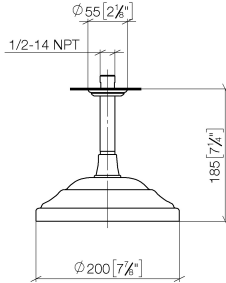

MADISON Rain shower with ceiling fixing 200 mm - Brushed Platinum

28 565 977 Product version from 12/5/2019

- rain shower Ø 200 mm
- PURE RAIN, max. flow rate 14 l/min (at 3 bar)
- Function from: 8 l/min
- distance between ceiling and lower edge of the shower 185mm
- rosette Ø 55 mm
- 1/2" connection
- with anti-scale system

Recommended miscellaneous

- Concealed wall elbow -** 35 085 970 90
- max. recess depth mm
 - min. recess depth mm

MADISON Rain shower with ceiling fixing 200 mm - Brushed Platinum

28 565 977 Product version from 12/5/2019

mm [inches]

Flow rate chart

Codes & Standards

DIN 4109

EN 1112

ISO 3822

Ü-Zeichen

MADISON Rain shower with ceiling fixing 200 mm - Brushed Platinum