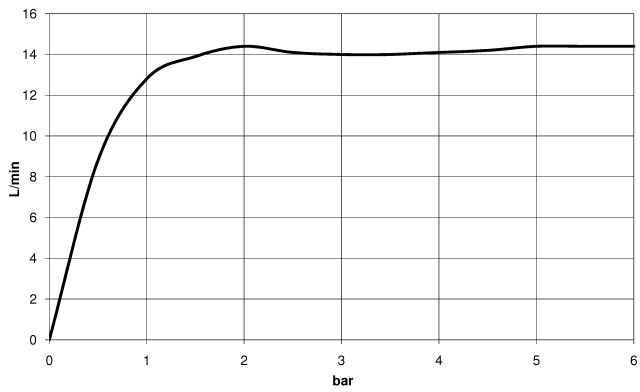

Flow rate chart

Codes & Standards

DIN 4109

EN 1112

ISO 3822

Ü-Zeichen