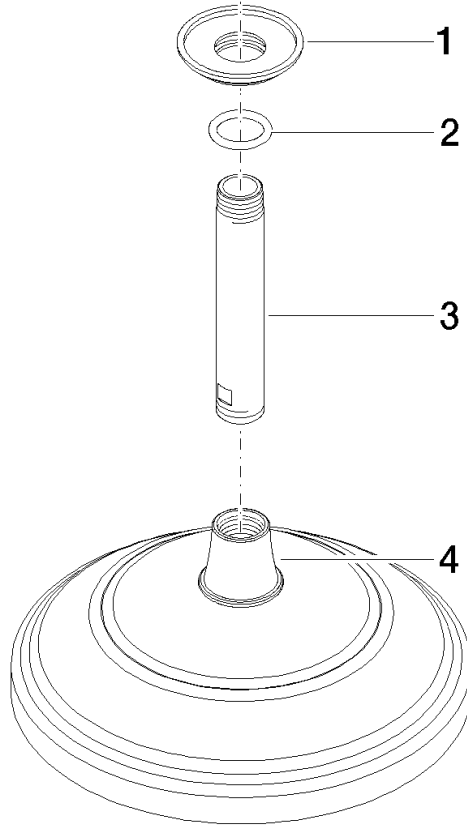

MADISON Rain shower with ceiling fixing 200 mm - Brushed Platinum

28 565 977 Product version from 12/5/2019

- rain shower Ø 200 mm
- PURE RAIN, max. flow rate 14 l/min (at 3 bar)
- Function from: 8 l/min
- distance between ceiling and lower edge of the shower 185mm
- rosette Ø 55 mm
- 1/2" connection
- with anti-scale system

Recommended miscellaneous

- Concealed wall elbow -** 35 085 970 90
- max. recess depth mm
 - min. recess depth mm

MADISON Rain shower with ceiling fixing 200 mm - Brushed Platinum

28 565 977 Product version from 12/5/2019

mm [inches]

Flow rate chart

Codes & Standards

DIN 4109

EN 1112

ISO 3822

Ü-Zeichen

MADISON Rain shower with ceiling fixing 200 mm - Brushed Platinum

28 565 977 Product version from 12/5/2019

Certificates

DVGW_DW- LGA_38
6517DN0

MADISON Rain shower with ceiling fixing 200 mm - Brushed Platinum

28 565 977 Product version from 12/5/2019

Spare parts list

No.	Item Number	Name	Quantity used	Delivery time
1	09 27 35 003-06	rosette	1	10
2	90 14 10 026 00 90	seal	2	2
3	09 11 03 018-06	connection	1	10
4	04 12 05 038 01-06	shower	1	10