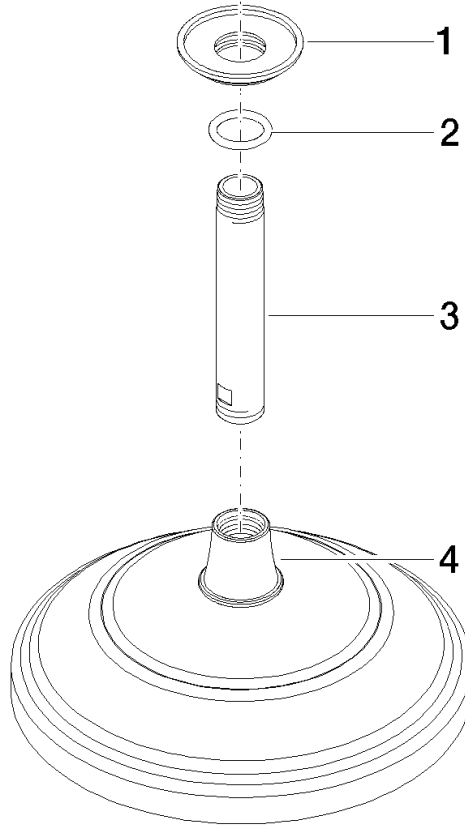

28 565 977

- rain shower Ø 200 mm
- PURE RAIN, max. flow rate 14 l/min (at 3 bar)
- distance between ceiling and lower edge of the shower 185mm
- rosette Ø 55 mm
- 1/2" connection
- with anti-scale system
- This product can help a building meet the requirements of Green Building Rating Systems, e.g. LEED®, BREEAM®, DGNB

Recommended miscellaneous

- Concealed wall elbow -** 35 085 970 90
- max. recess depth 163 mm
 - min. recess depth 90 mm

28 565 977

mm [inches]

Flow rate chart

28 565 977

Spare parts list

No.	Item Number	Name	Quantity used	Delivery time
1	09 27 35 003-06	rosette	1	10
2	90 14 10 026 00 90	seal	2	2
3	09 11 03 018-06	connection	1	10
4	90 12 05 038 20-06	shower	1	10