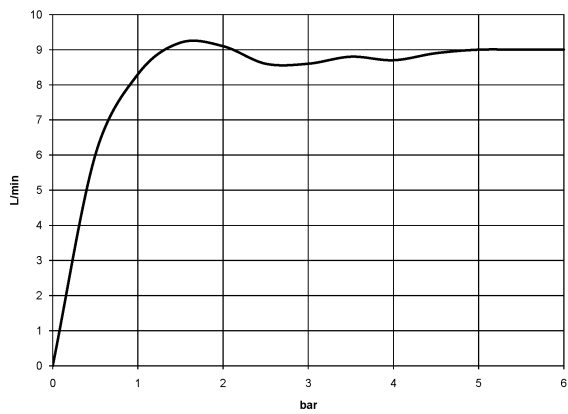

28 565 977

- rain shower Ø 200 mm
- PURE RAIN, max. flow rate 14 l/min (at 3 bar)
- distance between ceiling and lower edge of the shower 185mm
- rosette Ø 55 mm
- 1/2" connection
- with anti-scale system
- This product can help a building meet the requirements of Green Building Rating Systems, e.g. LEED®, BREEAM®, DGNB

Recommended miscellaneous

- Concealed wall elbow -** 35 085 970 90
- max. recess depth 163 mm
 - min. recess depth 90 mm

28 565 977

mm [inches]

Flow rate chart

28 565 977

Spare parts list

No.	Item Number	Name	Quantity used	Delivery time
1	09 27 35 003-06	rosette	1	10
2	90 14 10 026 00 90	seal	2	2
3	09 11 03 018-06	connection	1	10
4	90 12 05 038 20-06	shower	1	10