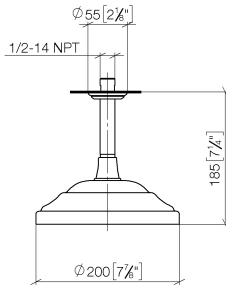

28 565 977

- rain shower Ø 200 mm
- PURE RAIN, max. flow rate 14 l/min (at 3 bar)
- distance between ceiling and lower edge of the shower 185mm
- rosette Ø 55 mm
- 1/2" connection
- with anti-scale system
- This product can help a building meet the requirements of Green Building Rating Systems, e.g. LEED®, BREEAM®, DGNB

Recommended miscellaneous

- Concealed wall elbow -** 35 085 970 90
- max. recess depth 163 mm
 - min. recess depth 90 mm

28 565 977

mm [inches]

Flow rate chart

28 565 977

Spare parts list

No.	Item Number	Name	Quantity used	Delivery time
1	09 27 35 003-06	rosette	1	10
2	90 14 10 026 00 90	seal	2	2
3	09 11 03 018-06	connection	1	10
4	90 12 05 038 20-06	shower	1	10