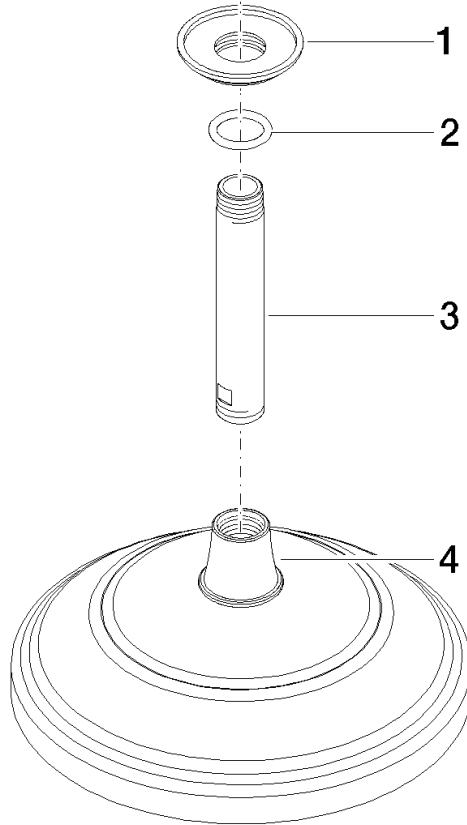

28 565 977

- rain shower Ø 200 mm
- PURE RAIN, max. flow rate 14 l/min (at 3 bar)
- distance between ceiling and lower edge of the shower 185mm
- rosette Ø 55 mm
- 1/2" connection
- with anti-scale system
- This product can help a building meet the requirements of Green Building Rating Systems, e.g. LEED®, BREEAM®, DGNB

Recommended miscellaneous

- Concealed wall elbow -** 35 085 970 90
- max. recess depth 163 mm
 - min. recess depth 90 mm

28 565 977

mm [inches]

Flow rate chart

28 565 977

Spare parts list

No.	Item Number	Name	Quantity used	Delivery time
1	09 27 35 003-08	rosette	1	40
2	90 14 10 026 00 90	seal	2	2
3	09 11 03 018-08	connection	1	40
4	90 12 05 038 20-08	shower	1	40