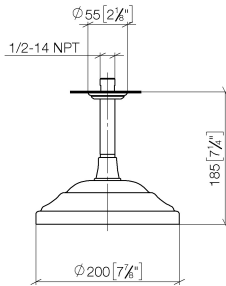

28 565 977

- rain shower Ø 200 mm
- PURE RAIN, max. flow rate 14 l/min (at 3 bar)
- distance between ceiling and lower edge of the shower 185mm
- rosette Ø 55 mm
- 1/2" connection
- with anti-scale system
- This product can help a building meet the requirements of Green Building Rating Systems, e.g. LEED®, BREEAM®, DGNB

Recommended miscellaneous

- Concealed wall elbow -** 35 085 970 90
- max. recess depth 163 mm
 - min. recess depth 90 mm

28 565 977

mm [inches]

Flow rate chart

28 565 977

Spare parts list

No.	Item Number	Name	Quantity used	Delivery time
1	09 27 35 003-08	rosette	1	40
2	90 14 10 026 00 90	seal	2	2
3	09 11 03 018-08	connection	1	40
4	90 12 05 038 20-08	shower	1	40