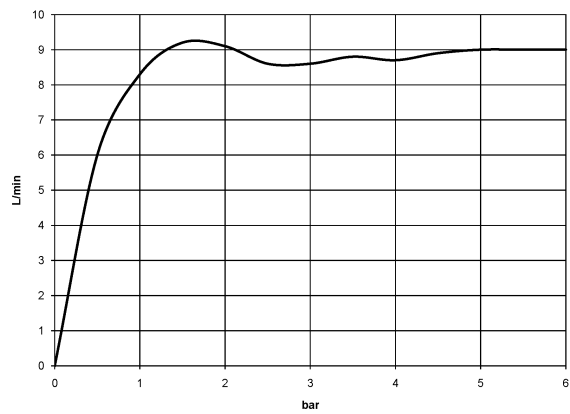

28 565 977

- rain shower Ø 200 mm
- PURE RAIN, max. flow rate 14 l/min (at 3 bar)
- distance between ceiling and lower edge of the shower 185mm
- rosette Ø 55 mm
- 1/2" connection
- with anti-scale system
- This product can help a building meet the requirements of Green Building Rating Systems, e.g. LEED®, BREEAM®, DGNB

Recommended miscellaneous

- Concealed wall elbow -** 35 085 970 90
- max. recess depth 163 mm
 - min. recess depth 90 mm

28 565 977

mm [inches]

Flow rate chart

28 565 977

Spare parts list

No.	Item Number	Name	Quantity used	Delivery time
1	09 27 35 003-08	rosette	1	40
2	90 14 10 026 00 90	seal	2	2
3	09 11 03 018-08	connection	1	40
4	90 12 05 038 20-08	shower	1	40